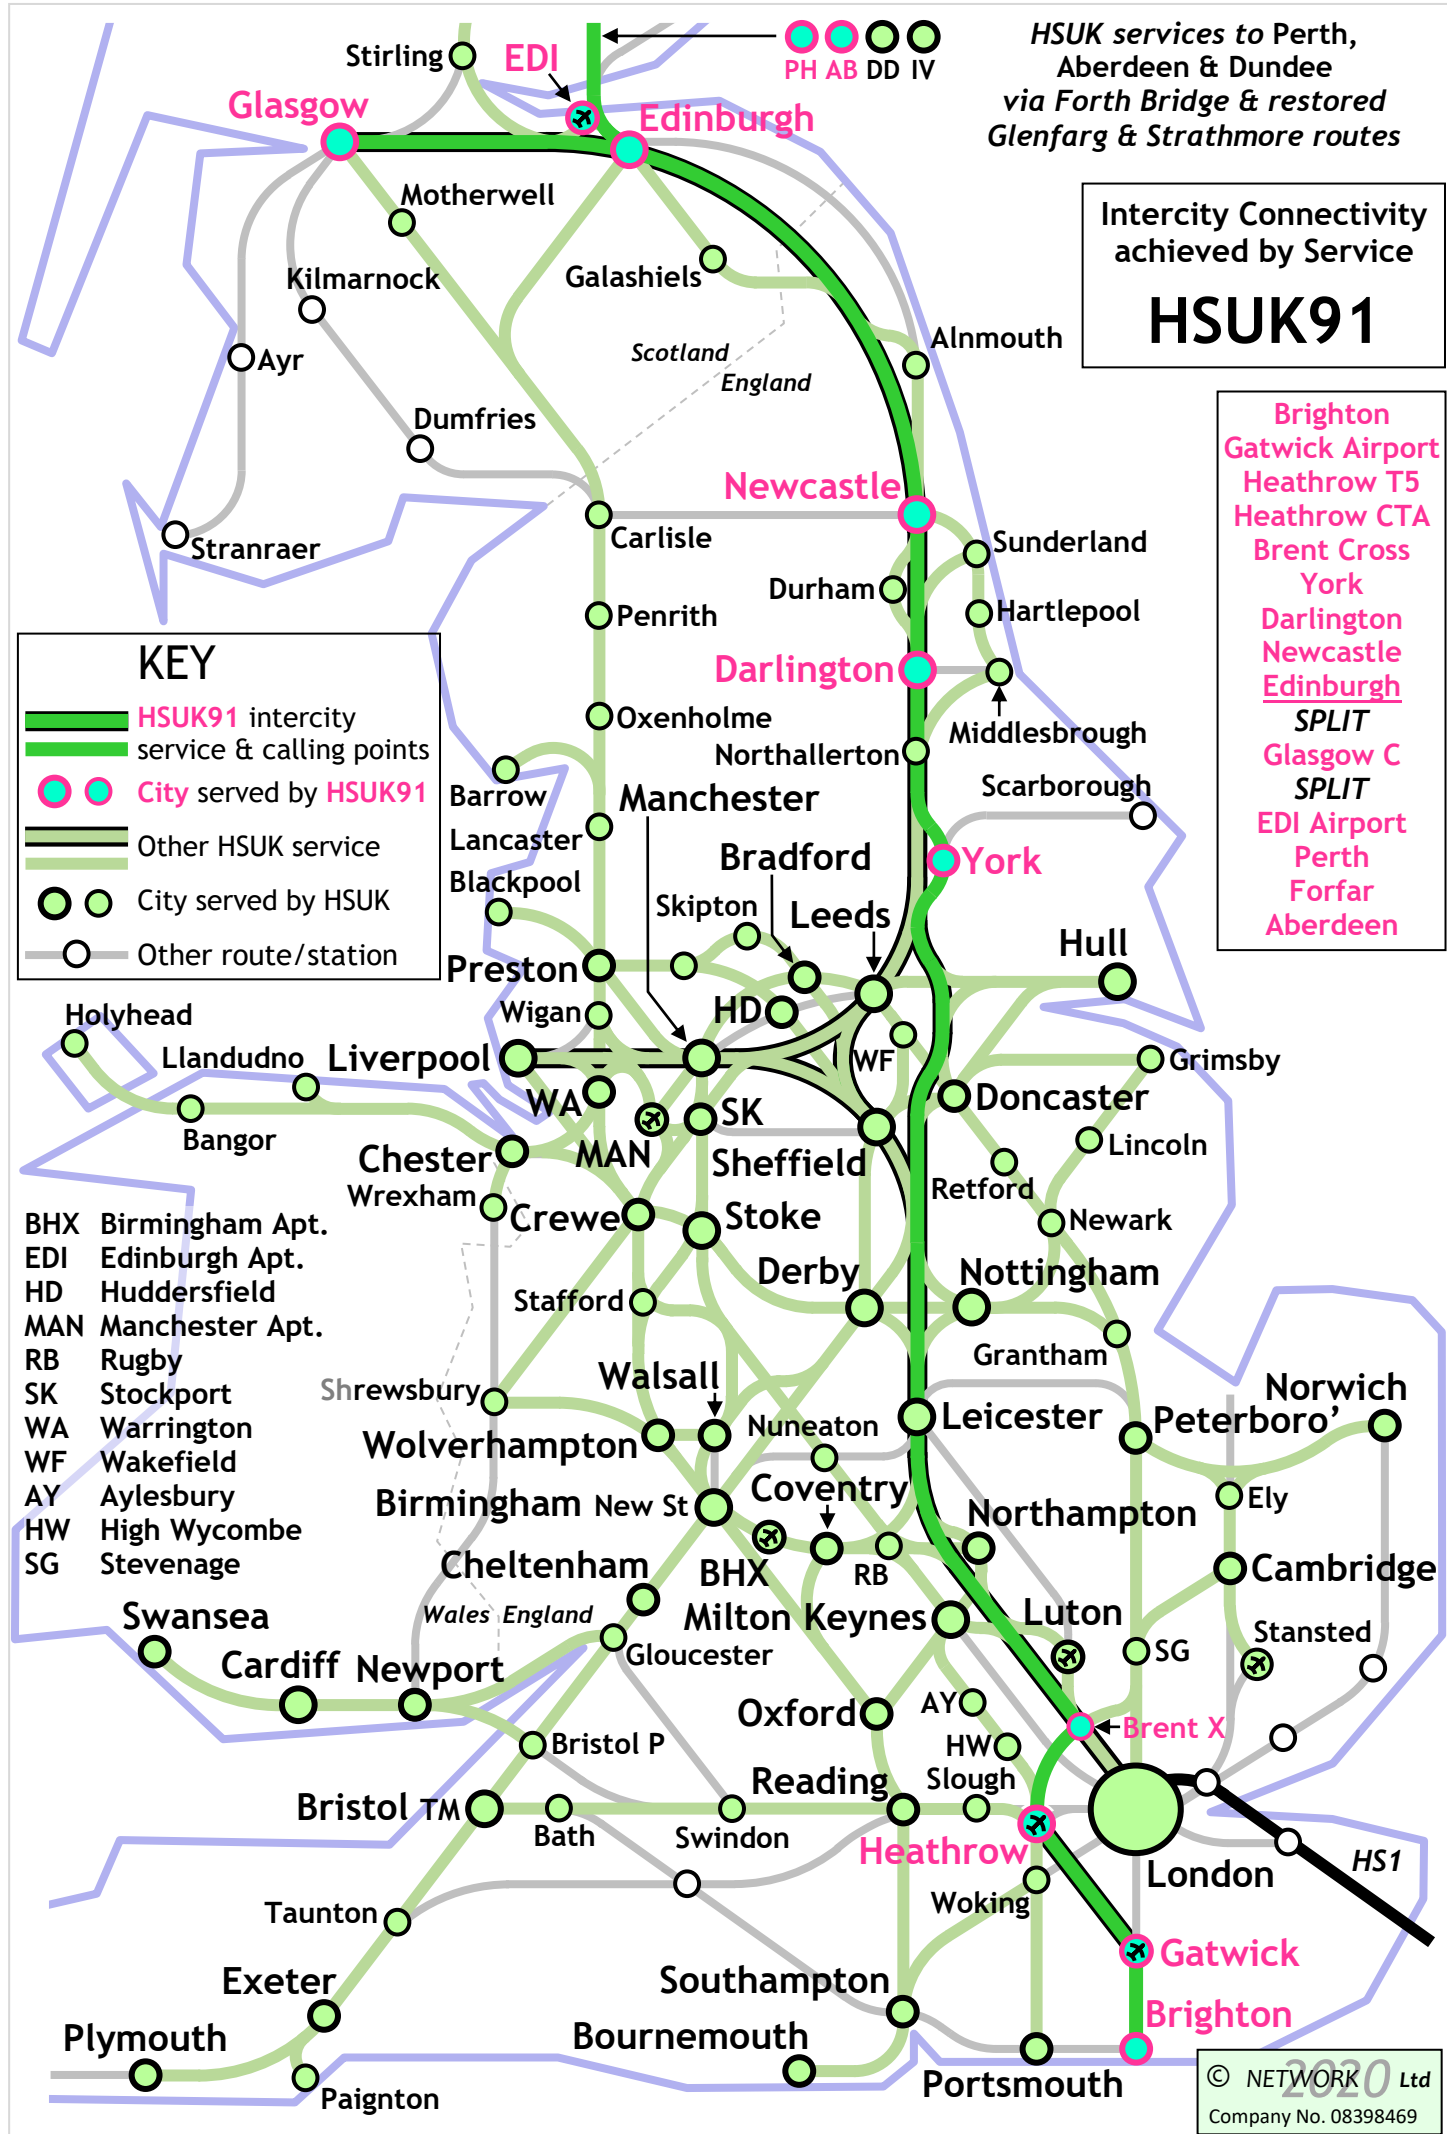

HSUK services to Perth, Aberdeen & Dundee via Forth Bridge & restored Glenfarg & Strathmore routes

Intercity Connectivity achieved by Service
HSUK91

Brighton
Gatwick Airport
Heathrow T5
Heathrow CTA
Brent Cross
York
Darlington
Newcastle
Edinburgh
SPLIT
Glasgow C
SPLIT
EDI Airport
Perth
Forfar
Aberdeen

KEY

- █ HSUK91 intercity service & calling points
- City served by HSUK91
- █ Other HSUK service
- City served by HSUK
- Other route/station

- BHX Birmingham Apt.
- EDI Edinburgh Apt.
- HD Huddersfield
- MAN Manchester Apt.
- RB Rugby
- SK Stockport
- WA Warrington
- WF Wakefield
- AY Aylesbury
- HW High Wycombe
- SG Stevenage