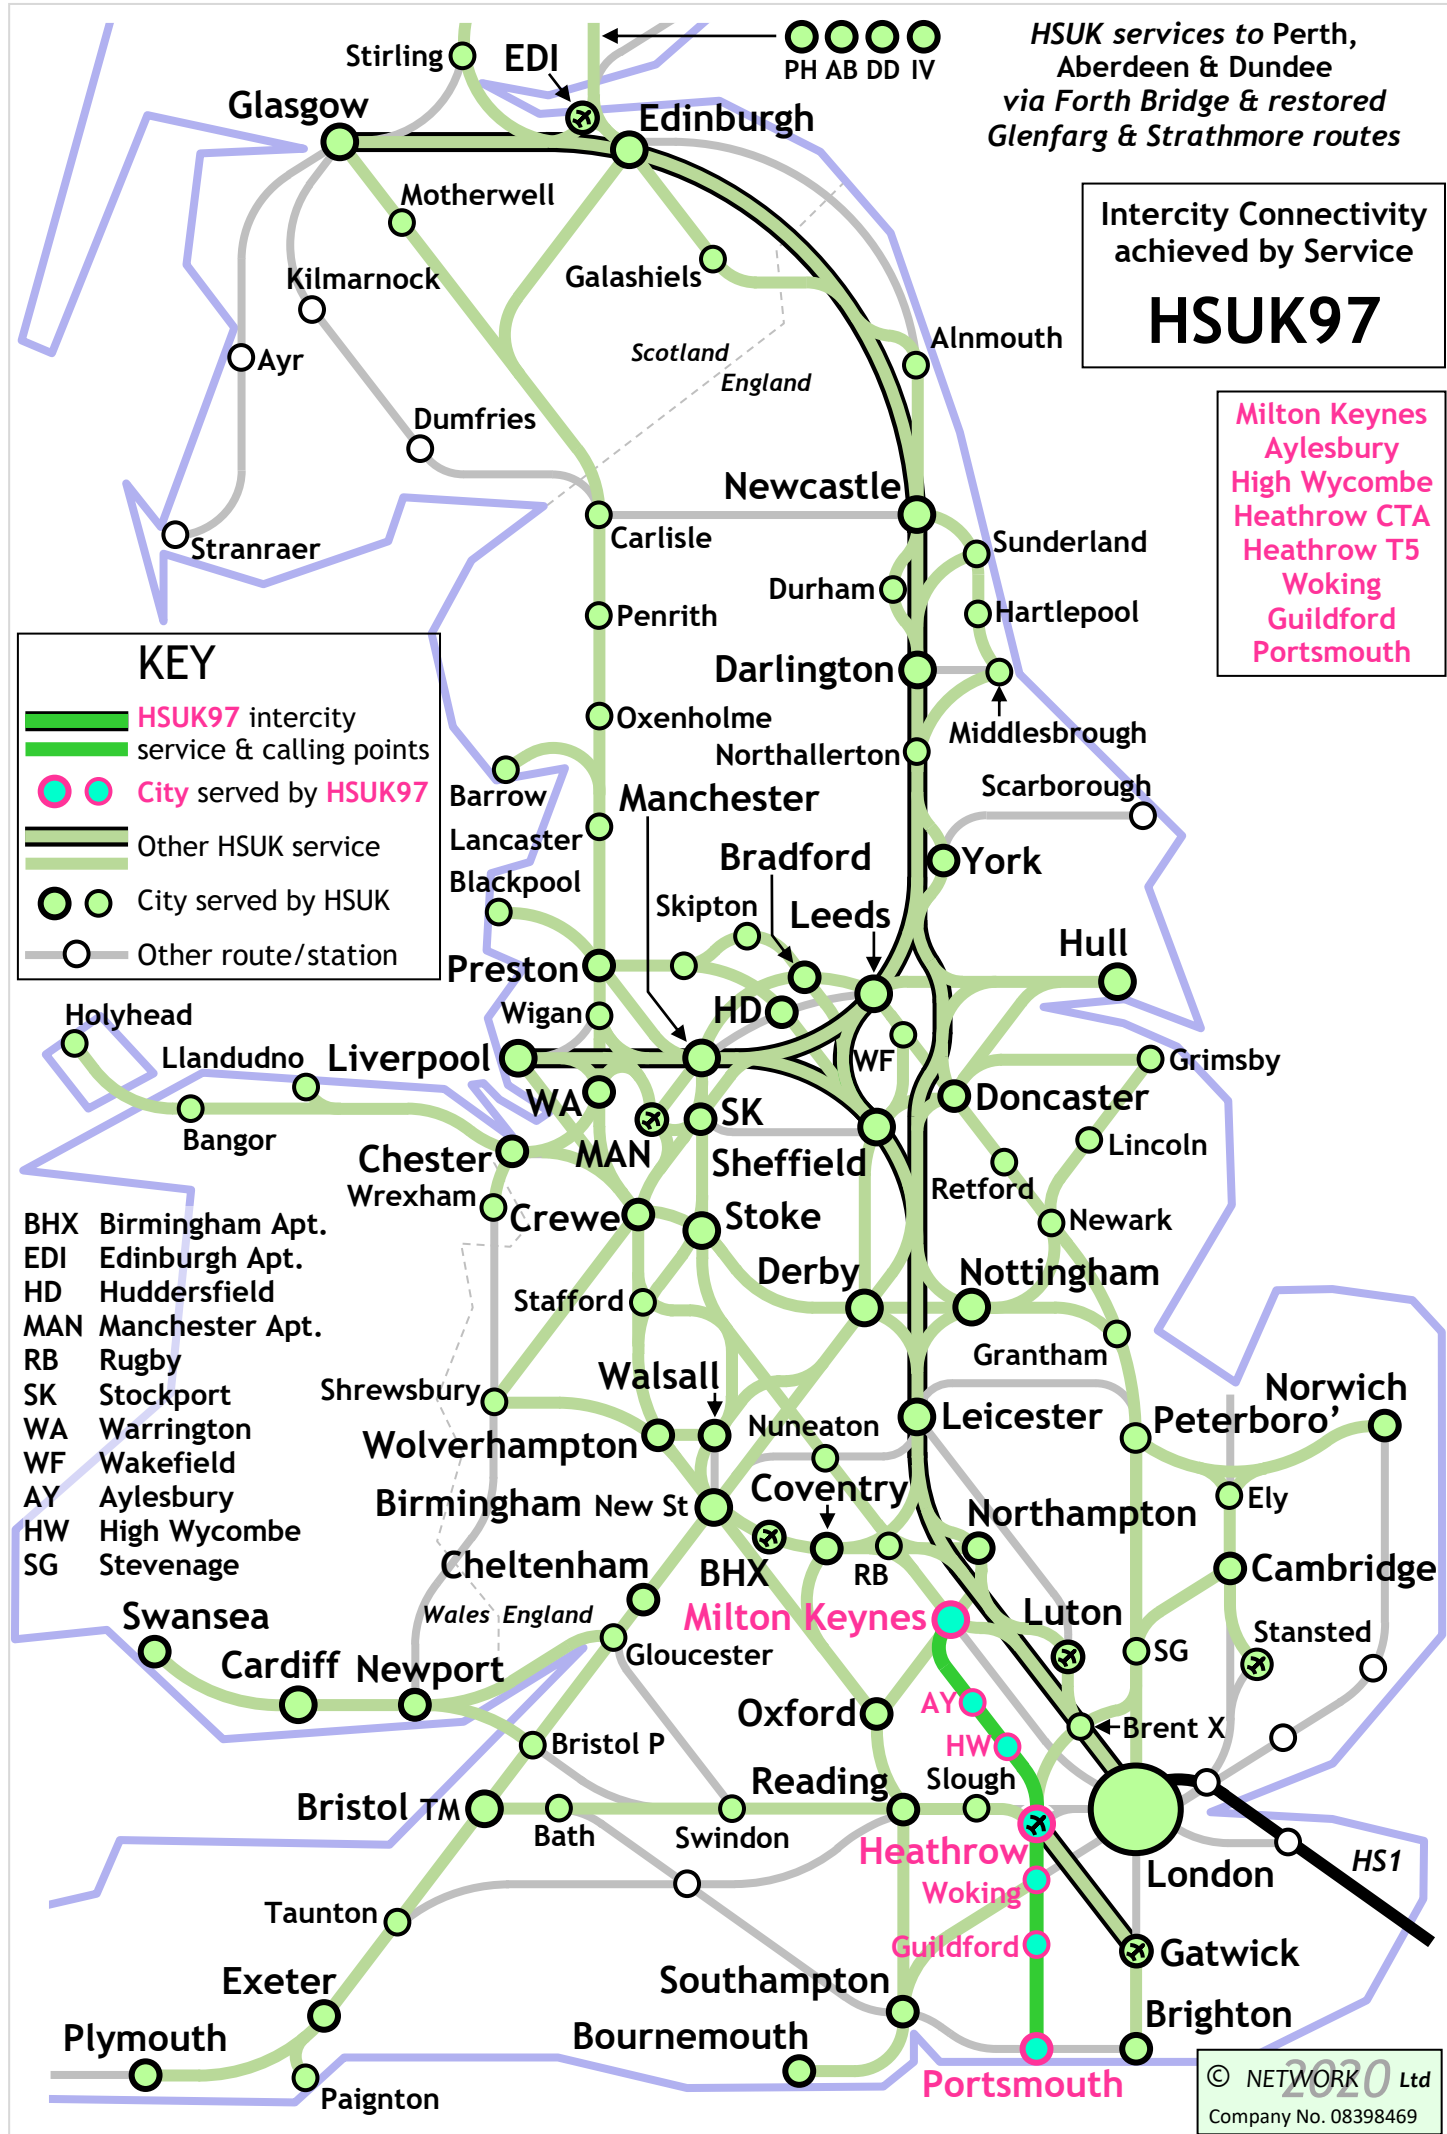

HSUK services to Perth, Aberdeen & Dundee via Forth Bridge & restored Glenfarg & Strathmore routes

Intercity Connectivity achieved by Service
HSUK97

Milton Keynes
Aylesbury
High Wycombe
Heathrow CTA
Heathrow T5
Woking
Guildford
Portsmouth

KEY

- HSUK97 intercity service & calling points
- City served by HSUK97
- Other HSUK service
- City served by HSUK
- Other route/station

- BHX Birmingham Apt.
- EDI Edinburgh Apt.
- HD Huddersfield
- MAN Manchester Apt.
- RB Rugby
- SK Stockport
- WA Warrington
- WF Wakefield
- AY Aylesbury
- HW High Wycombe
- SG Stevenage