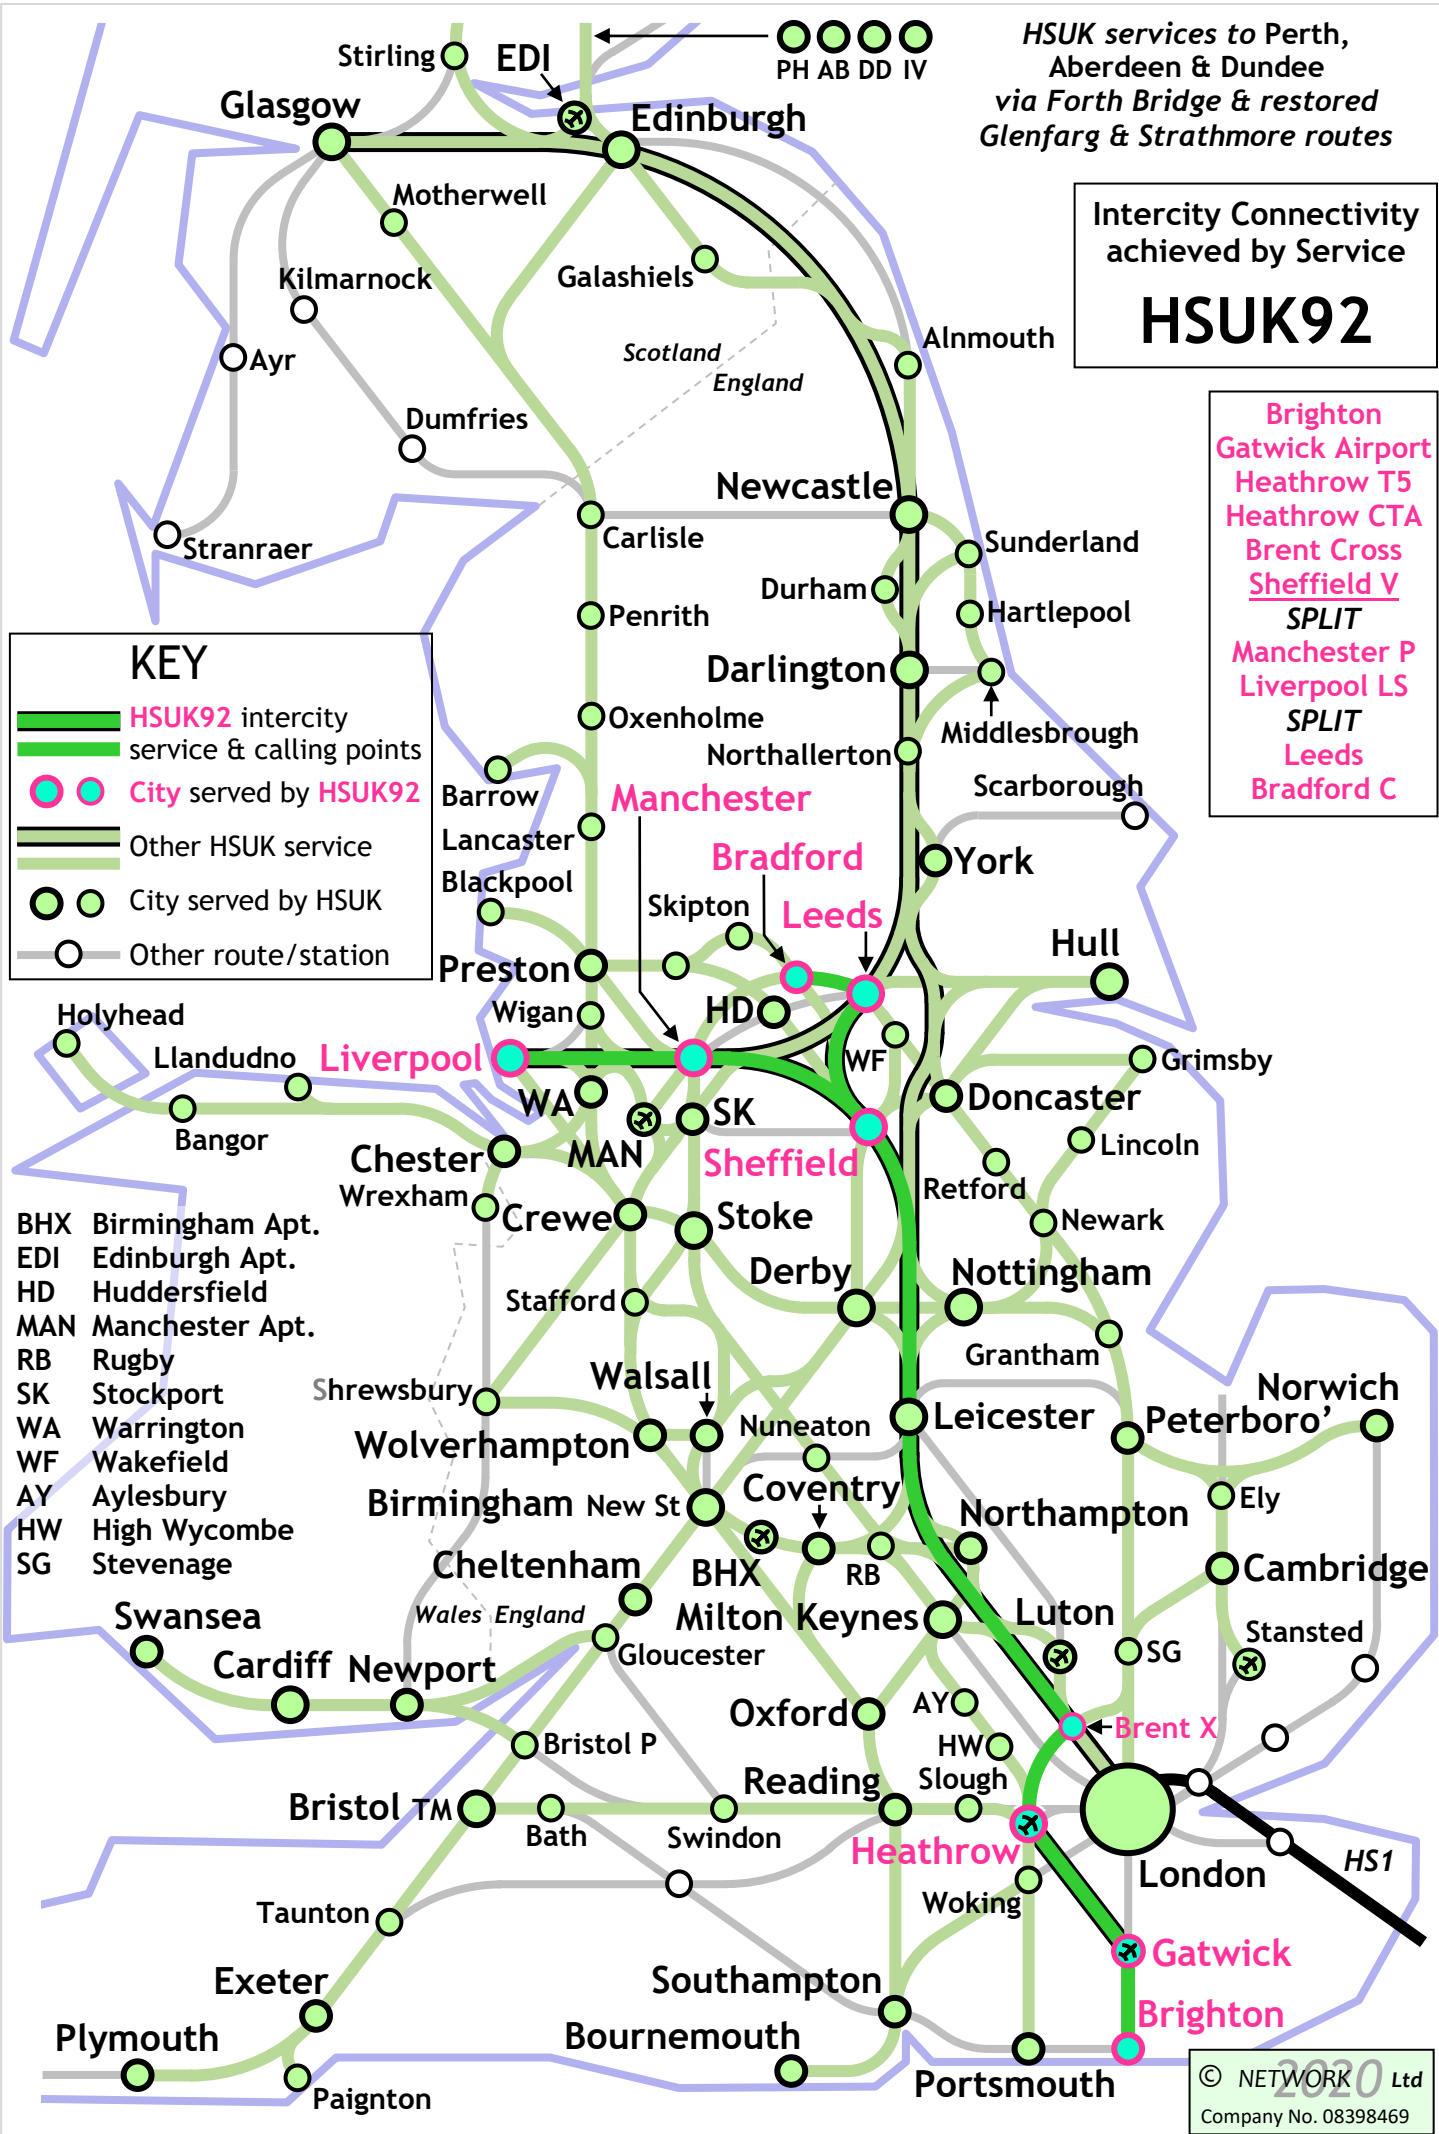

KEY

- HSUK91 intercity service & calling points
- City served by HSUK91
- Other HSUK service
- City served by HSUK
- Other route/station

BHX Birmingham Apt.
 EDI Edinburgh Apt.
 HD Huddersfield
 MAN Manchester Apt.
 RB Rugby
 SK Stockport
 WA Warrington
 WF Wakefield

HSUK services to Perth, Aberdeen & Dundee via Forth Bridge & restored Glenfarg & Strathmore routes

Intercity Connectivity achieved by Service
HSUK92

Brighton
Gatwick Airport
Heathrow T5
Heathrow CTA
Brent Cross
Sheffield V
SPLIT
Manchester P
Liverpool LS
SPLIT
Leeds
Bradford C

KEY

- █ HSUK92 intercity service & calling points
- City served by HSUK92
- █ Other HSUK service
- City served by HSUK
- Other route/station

- BHX Birmingham Apt.
- EDI Edinburgh Apt.
- HD Huddersfield
- MAN Manchester Apt.
- RB Rugby
- SK Stockport
- WA Warrington
- WF Wakefield
- AY Aylesbury
- HW High Wycombe
- SG Stevenage

HSUK services to Perth, Aberdeen & Dundee via Forth Bridge & restored Glenfarg & Strathmore routes

Intercity Connectivity achieved by Service
HSUK93

Gatwick Airport
Heathrow T5
Heathrow CTA
Brent Cross
Luton
Northampton
Leicester
Loughborough
Nottingham
Derby