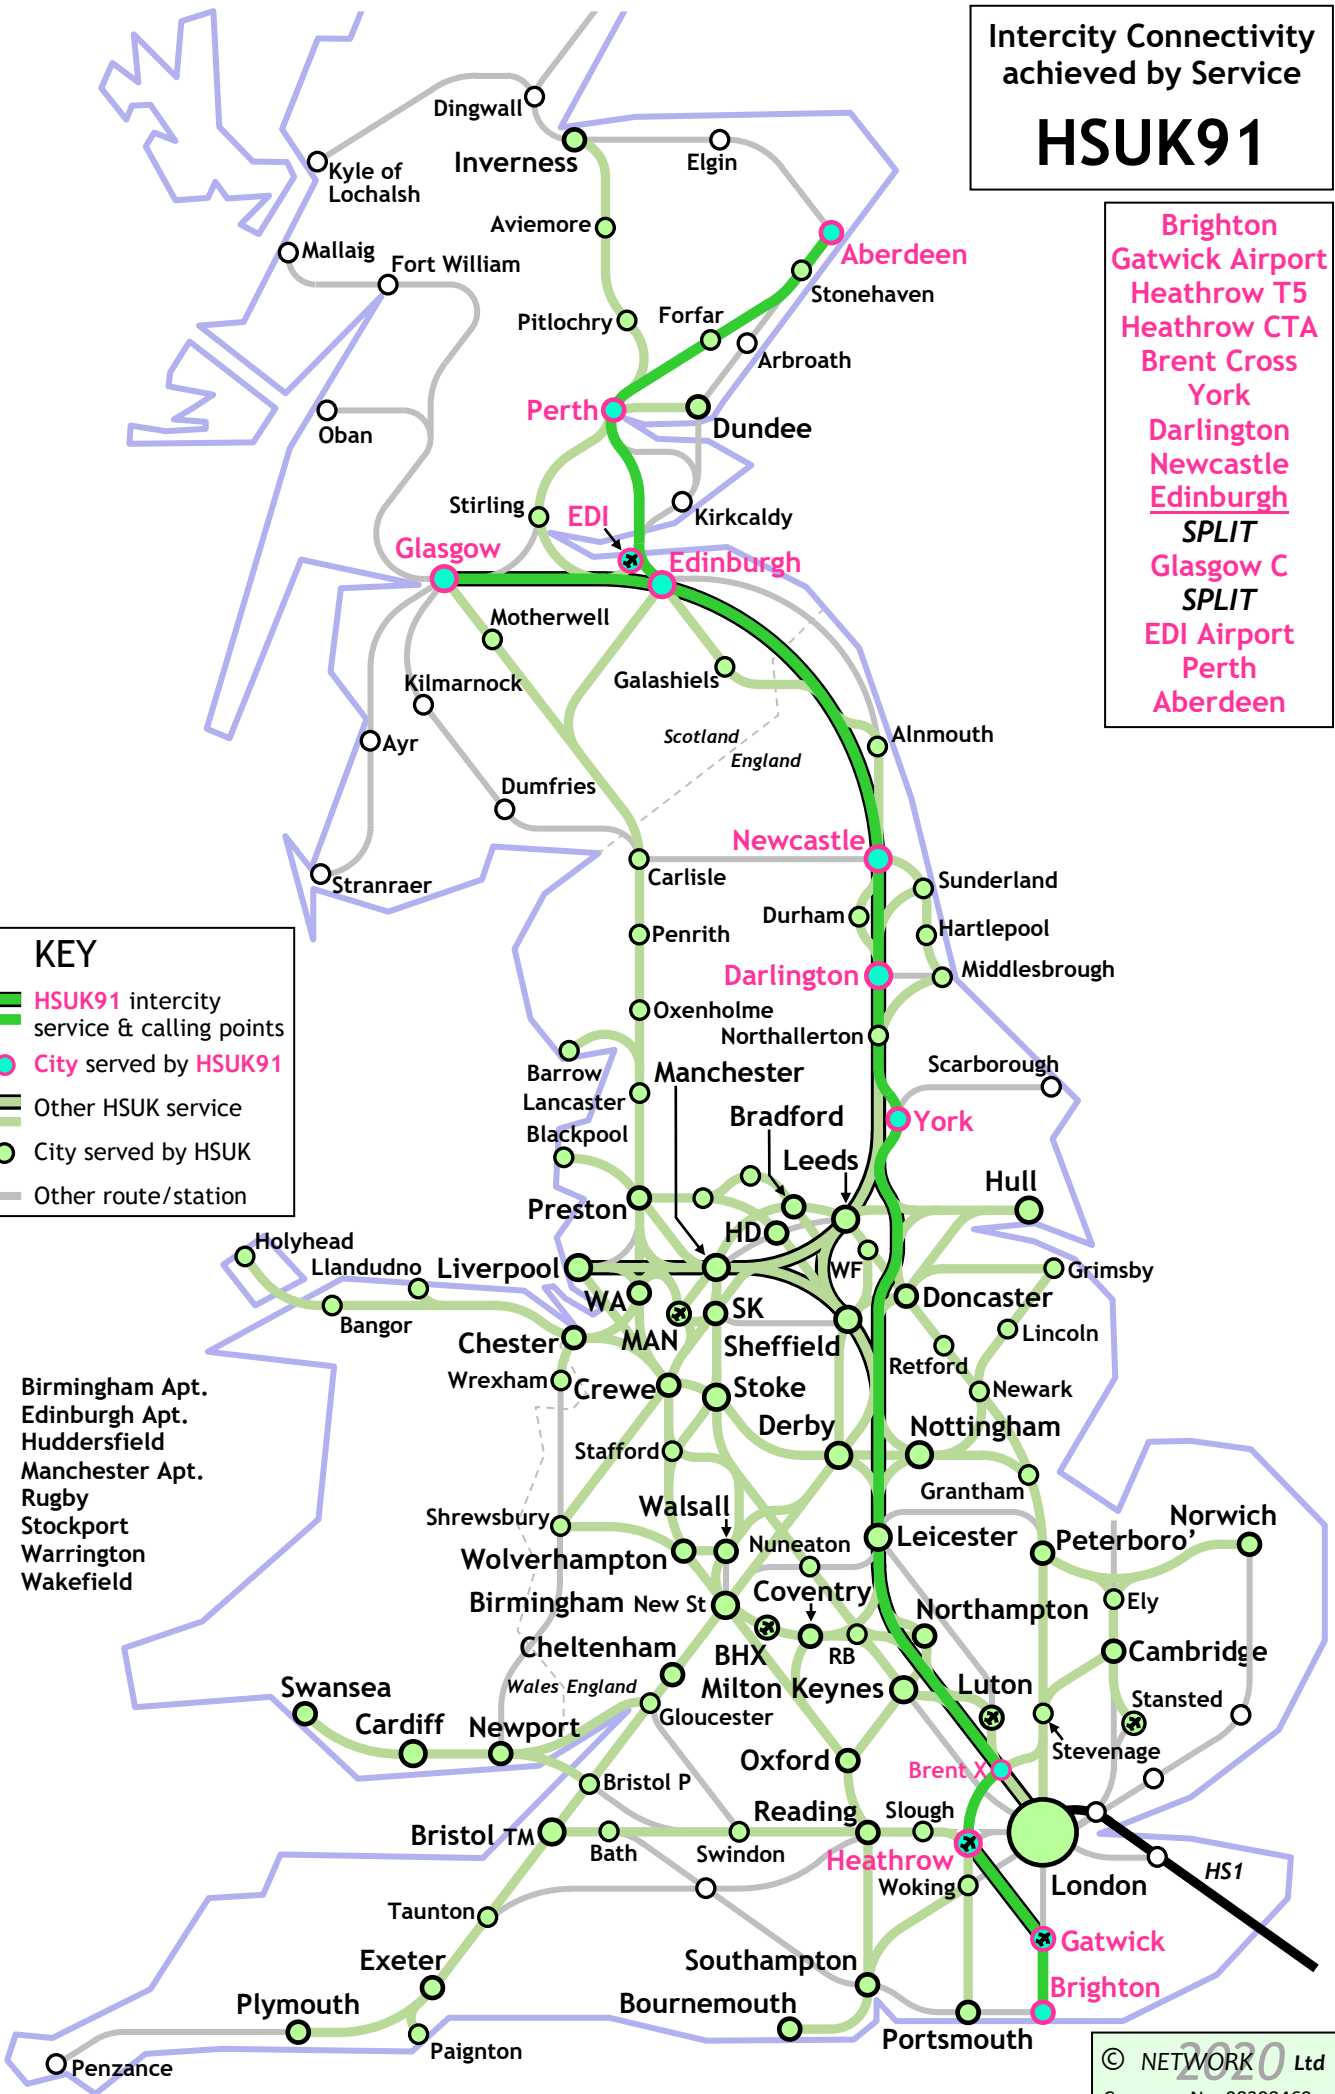

HSUK93 : Gatwick - Heathrow - East Midlands

HSUK94 : Gatwick - Heathrow - Rugby / West Midlands / Stoke

HSUK95 : Cambridge - Heathrow - Reading - Bristol /
West Country / South Wales

HSUK96 : Oxford - Heathrow - Stevenage - Peterborough

KEY

- █ HSUK91 intercity service & calling points
- City served by HSUK91
- █ Other HSUK service
- City served by HSUK
- Other route/station

- BHX Birmingham Apt.
- EDI Edinburgh Apt.
- HD Huddersfield
- MAN Manchester Apt.
- RB Rugby
- SK Stockport
- WA Warrington
- WF Wakefield
- AY Aylesbury
- HW High Wycombe
- SG Stevenage

Intercity Connectivity
achieved by Service

HSUK91

Brighton
 Gatwick Airport
 Heathrow T5
 Heathrow CTA
 Brent Cross
 York
 Darlington
 Newcastle
Edinburgh
 SPLIT
 Glasgow C
 SPLIT
 EDI Airport
 Perth
 Aberdeen

KEY

- HSUK91 intercity service & calling points
- City served by HSUK91
- Other HSUK service
- City served by HSUK
- Other route/station

BHX Birmingham Apt.
 EDI Edinburgh Apt.
 HD Huddersfield
 MAN Manchester Apt.
 RB Rugby
 SK Stockport
 WA Warrington
 WF Wakefield