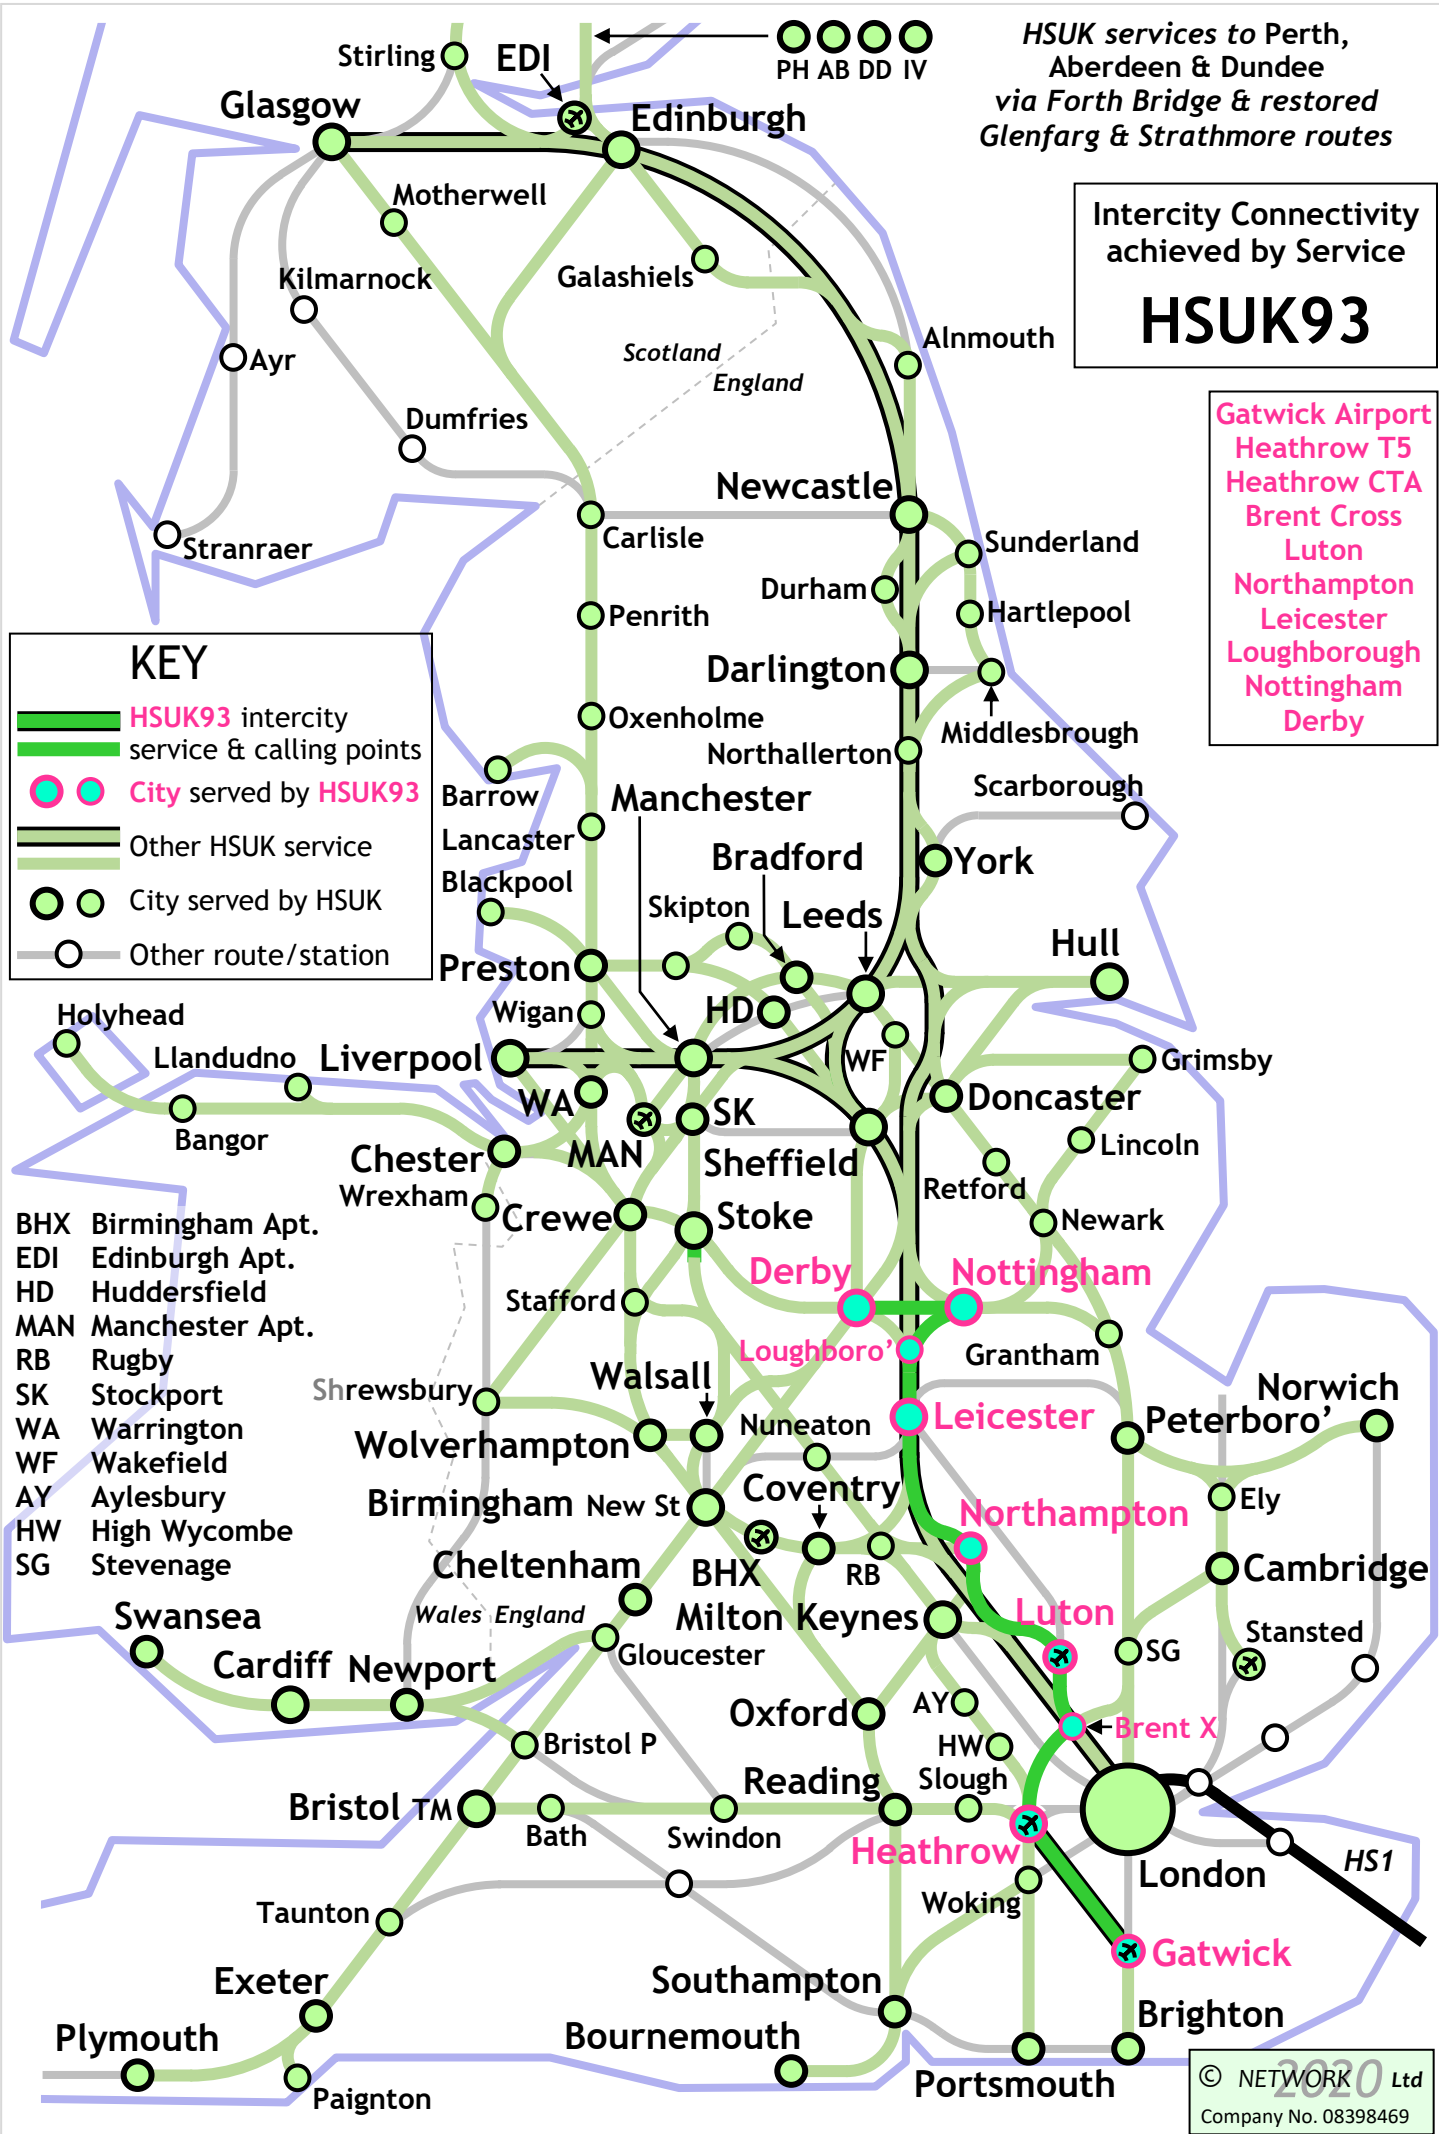

HSUK services to Perth, Aberdeen & Dundee via Forth Bridge & restored Glenfarg & Strathmore routes

Intercity Connectivity achieved by Service
HSUK93

Gatwick Airport
Heathrow T5
Heathrow CTA
Brent Cross
Luton
Northampton
Leicester
Loughborough
Nottingham
Derby

KEY

- █ HSUK93 intercity service & calling points
- City served by HSUK93
- █ Other HSUK service
- City served by HSUK
- Other route/station

- BHX Birmingham Apt.
- EDI Edinburgh Apt.
- HD Huddersfield
- MAN Manchester Apt.
- RB Rugby
- SK Stockport
- WA Warrington
- WF Wakefield
- AY Aylesbury
- HW High Wycombe
- SG Stevenage