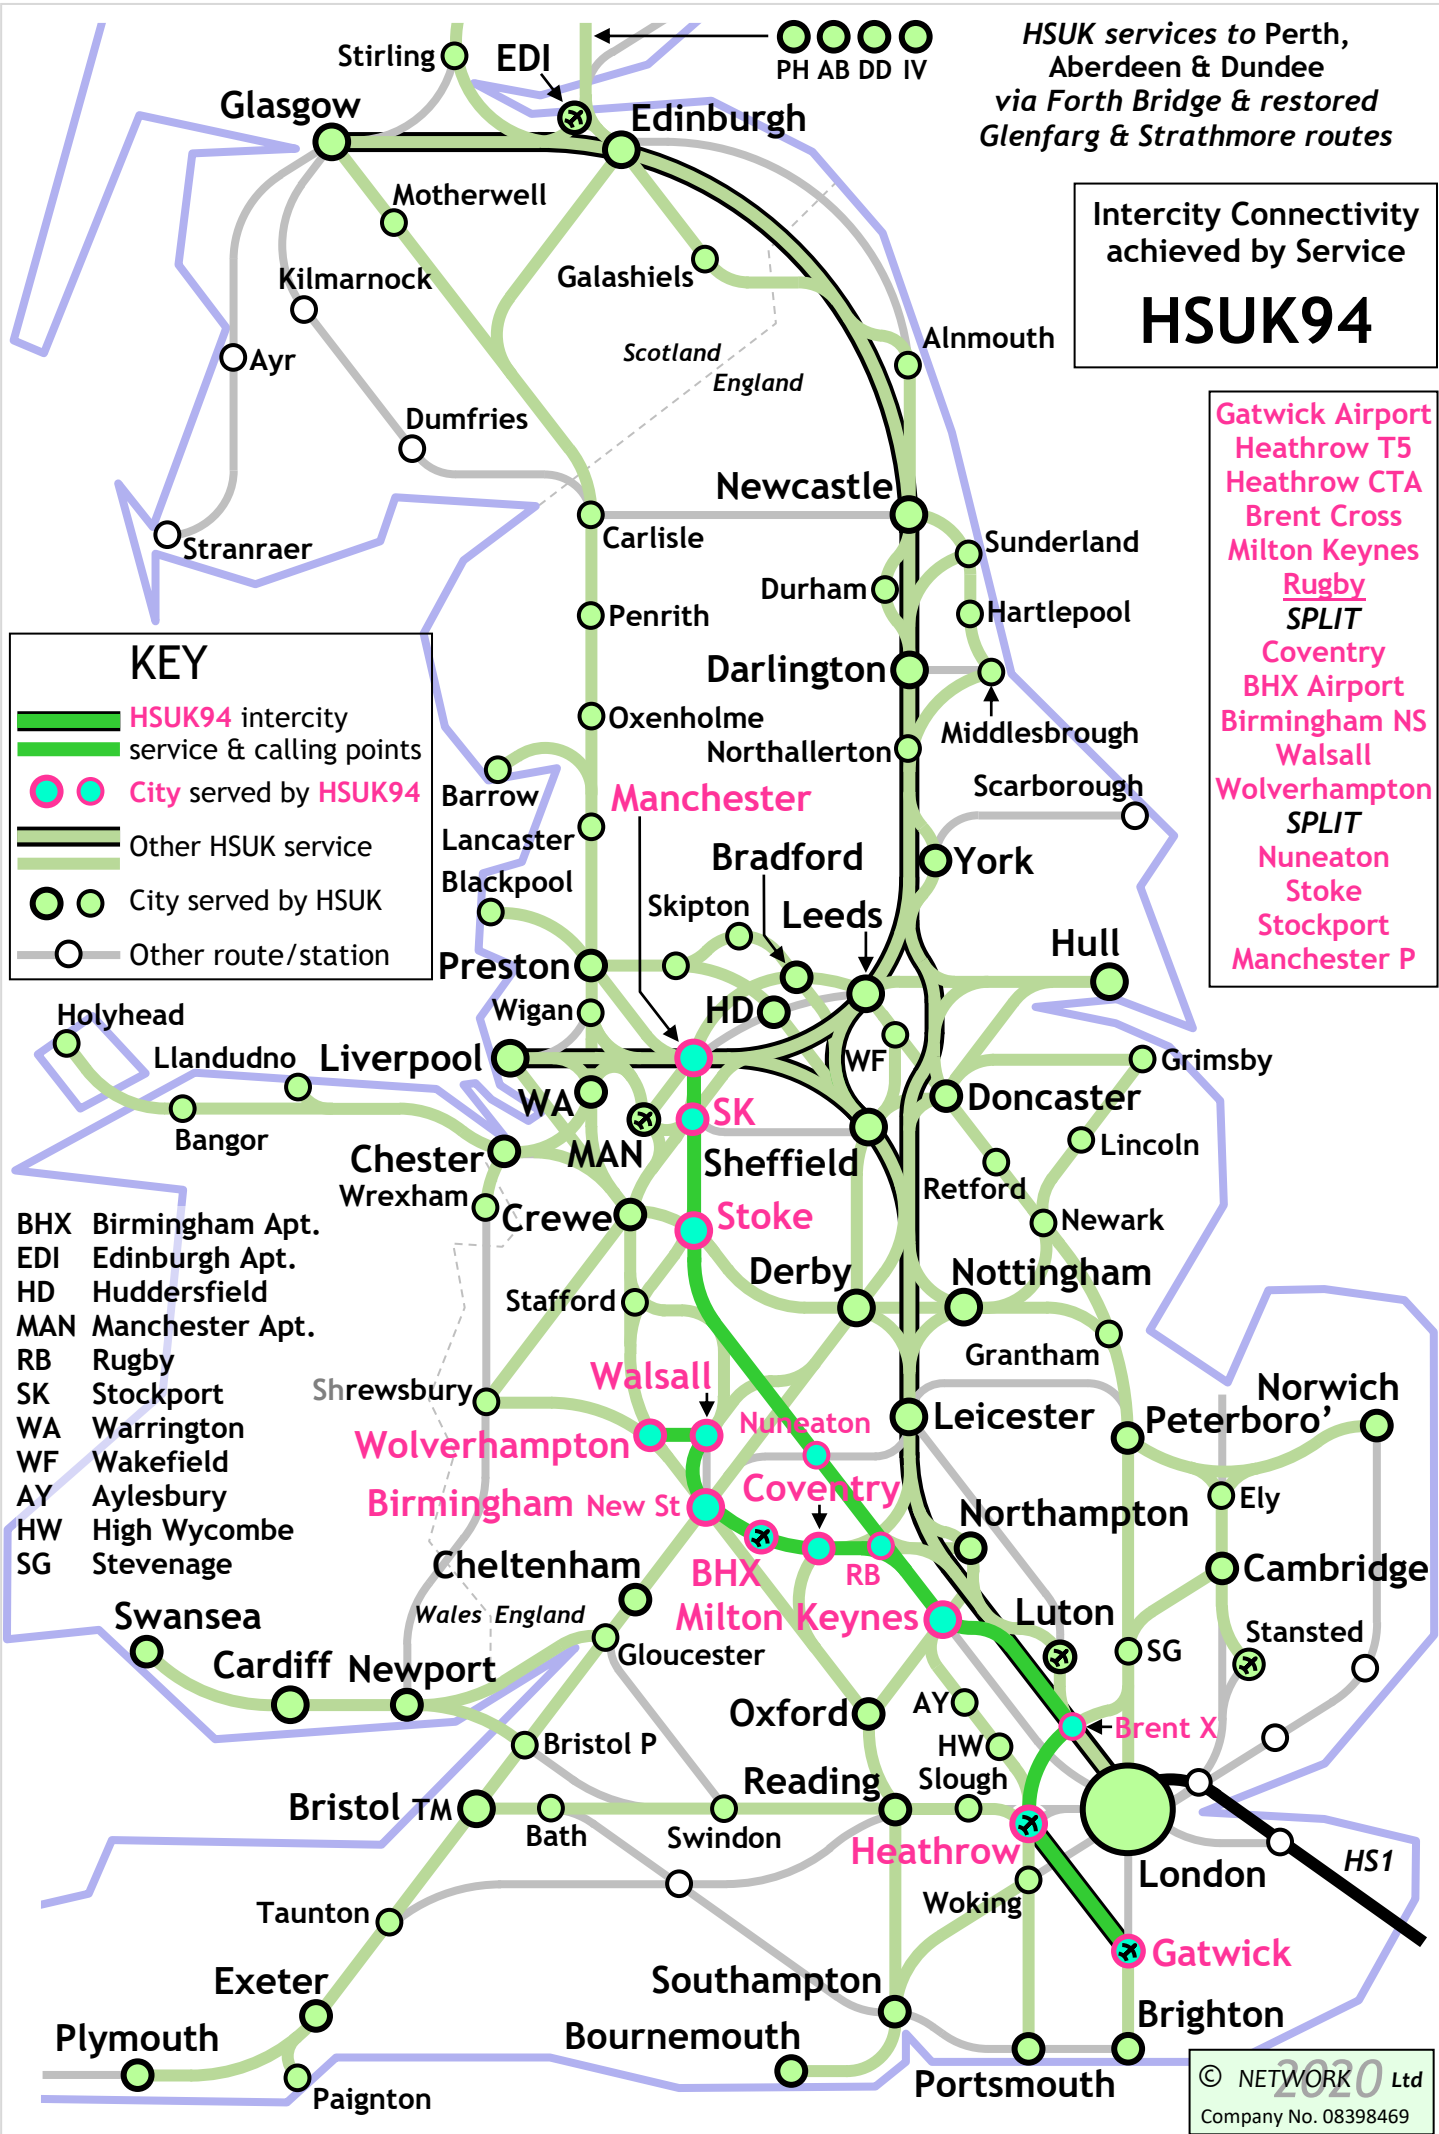

HSUK services to Perth, Aberdeen & Dundee via Forth Bridge & restored Glenfarg & Strathmore routes

Intercity Connectivity achieved by Service
HSUK94

Gatwick Airport
Heathrow T5
Heathrow CTA
Brent Cross
Milton Keynes
Rugby
SPLIT
Coventry
BHX Airport
Birmingham NS
Walsall
Wolverhampton
SPLIT
Nuneaton
Stoke
Stockport
Manchester P

KEY

- HSUK94 intercity service & calling points
- City served by HSUK94
- Other HSUK service
- City served by HSUK
- Other route/station

- BHX Birmingham Apt.
- EDI Edinburgh Apt.
- HD Huddersfield
- MAN Manchester Apt.
- RB Rugby
- SK Stockport
- WA Warrington
- WF Wakefield
- AY Aylesbury
- HW High Wycombe
- SG Stevenage