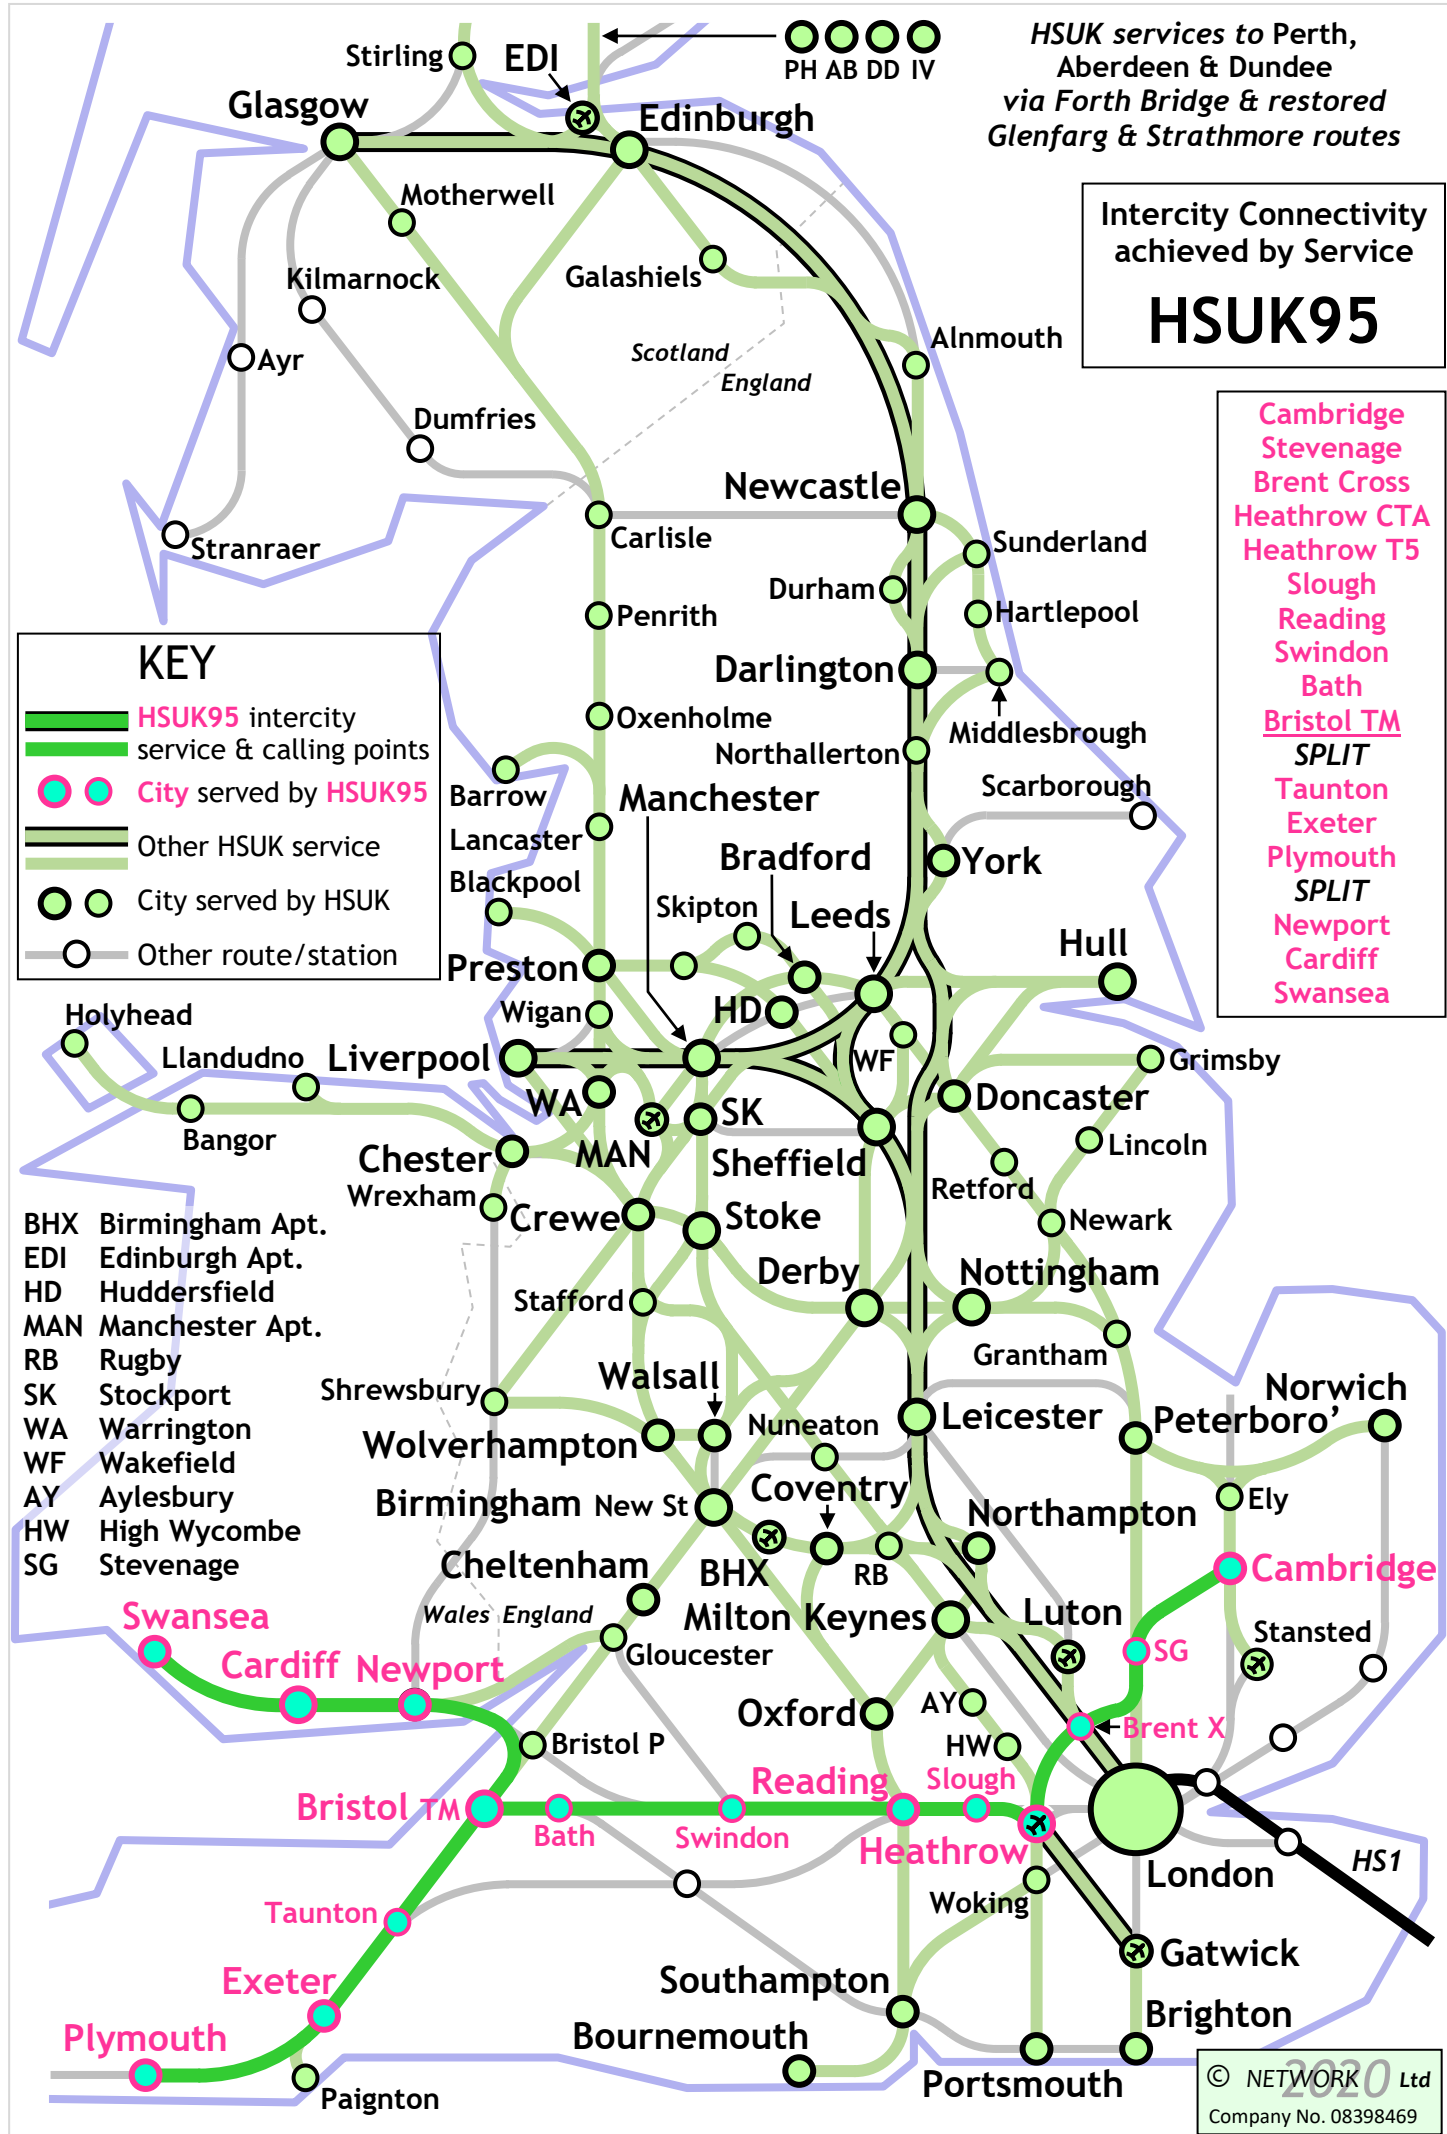

HSUK services to Perth, Aberdeen & Dundee via Forth Bridge & restored Glenfarg & Strathmore routes

Intercity Connectivity achieved by Service
HSUK95

- Cambridge
- Stevenage
- Brent Cross
- Heathrow CTA
- Heathrow T5
- Slough
- Reading
- Swindon
- Bath
- Bristol TM
- SPLIT
- Taunton
- Exeter
- Plymouth
- SPLIT
- Newport
- Cardiff
- Swansea

KEY

- █ HSUK95 intercity service & calling points
- City served by HSUK95
- █ Other HSUK service
- City served by HSUK
- Other route/station

- BHX Birmingham Apt.
- EDI Edinburgh Apt.
- HD Huddersfield
- MAN Manchester Apt.
- RB Rugby
- SK Stockport
- WA Warrington
- WF Wakefield
- AY Aylesbury
- HW High Wycombe
- SG Stevenage