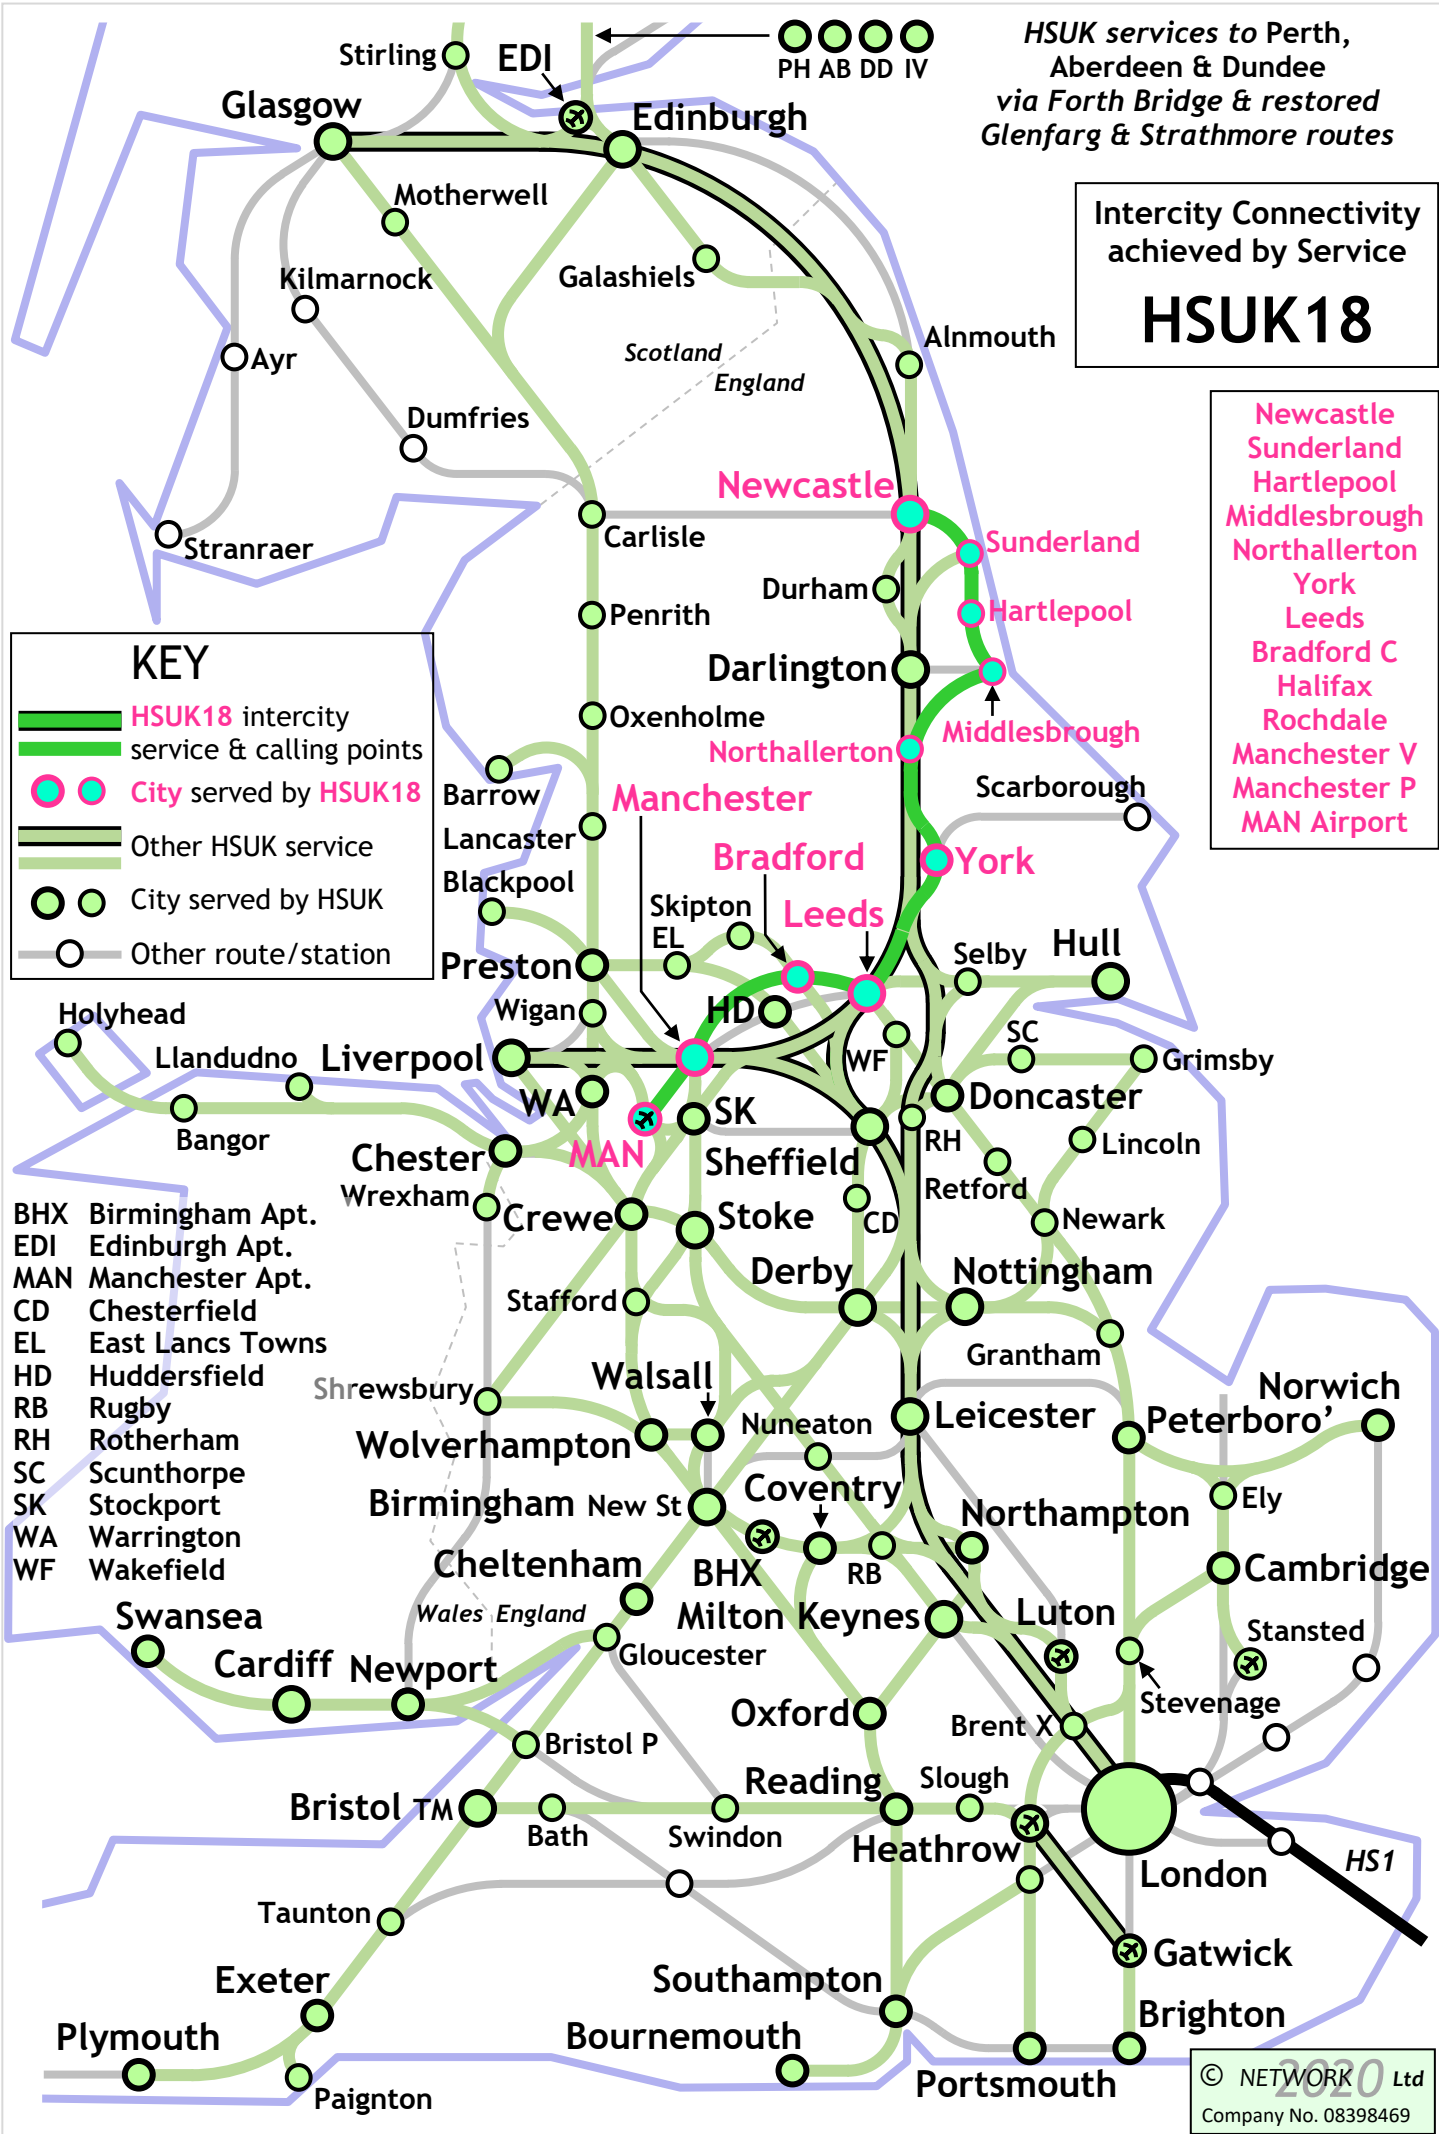

HSUK services to Perth, Aberdeen & Dundee via Forth Bridge & restored Glenfarg & Strathmore routes

Intercity Connectivity achieved by Service
HSUK17

Hull
Selby
Leeds
Bradford C
Halifax
Rochdale
Manchester P
Liverpool LS

KEY

- HSUK17 intercity service & calling points
- City served by HSUK17
- Other HSUK service
- City served by HSUK
- Other route/station

- BHX Birmingham Apt.
- EDI Edinburgh Apt.
- MAN Manchester Apt.
- CD Chesterfield
- EL East Lancs Towns
- HD Huddersfield
- RB Rugby
- RH Rotherham
- SC Scunthorpe
- SK Stockport
- WA Warrington
- WF Wakefield

HSUK services to Perth, Aberdeen & Dundee via Forth Bridge & restored Glenfarg & Strathmore routes

Intercity Connectivity achieved by Service
HSUK18

- Newcastle
- Sunderland
- Hartlepool
- Middlesbrough
- Northallerton
- York
- Leeds
- Bradford C
- Halifax
- Rochdale
- Manchester V
- Manchester P
- MAN Airport

KEY

- HSUK18 intercity service & calling points
- City served by HSUK18
- Other HSUK service
- City served by HSUK
- Other route/station

- BHX Birmingham Apt.
- EDI Edinburgh Apt.
- MAN Manchester Apt.
- CD Chesterfield
- EL East Lincs Towns
- HD Huddersfield
- RB Rugby
- RH Rotherham
- SC Scunthorpe
- SK Stockport
- WA Warrington
- WF Wakefield