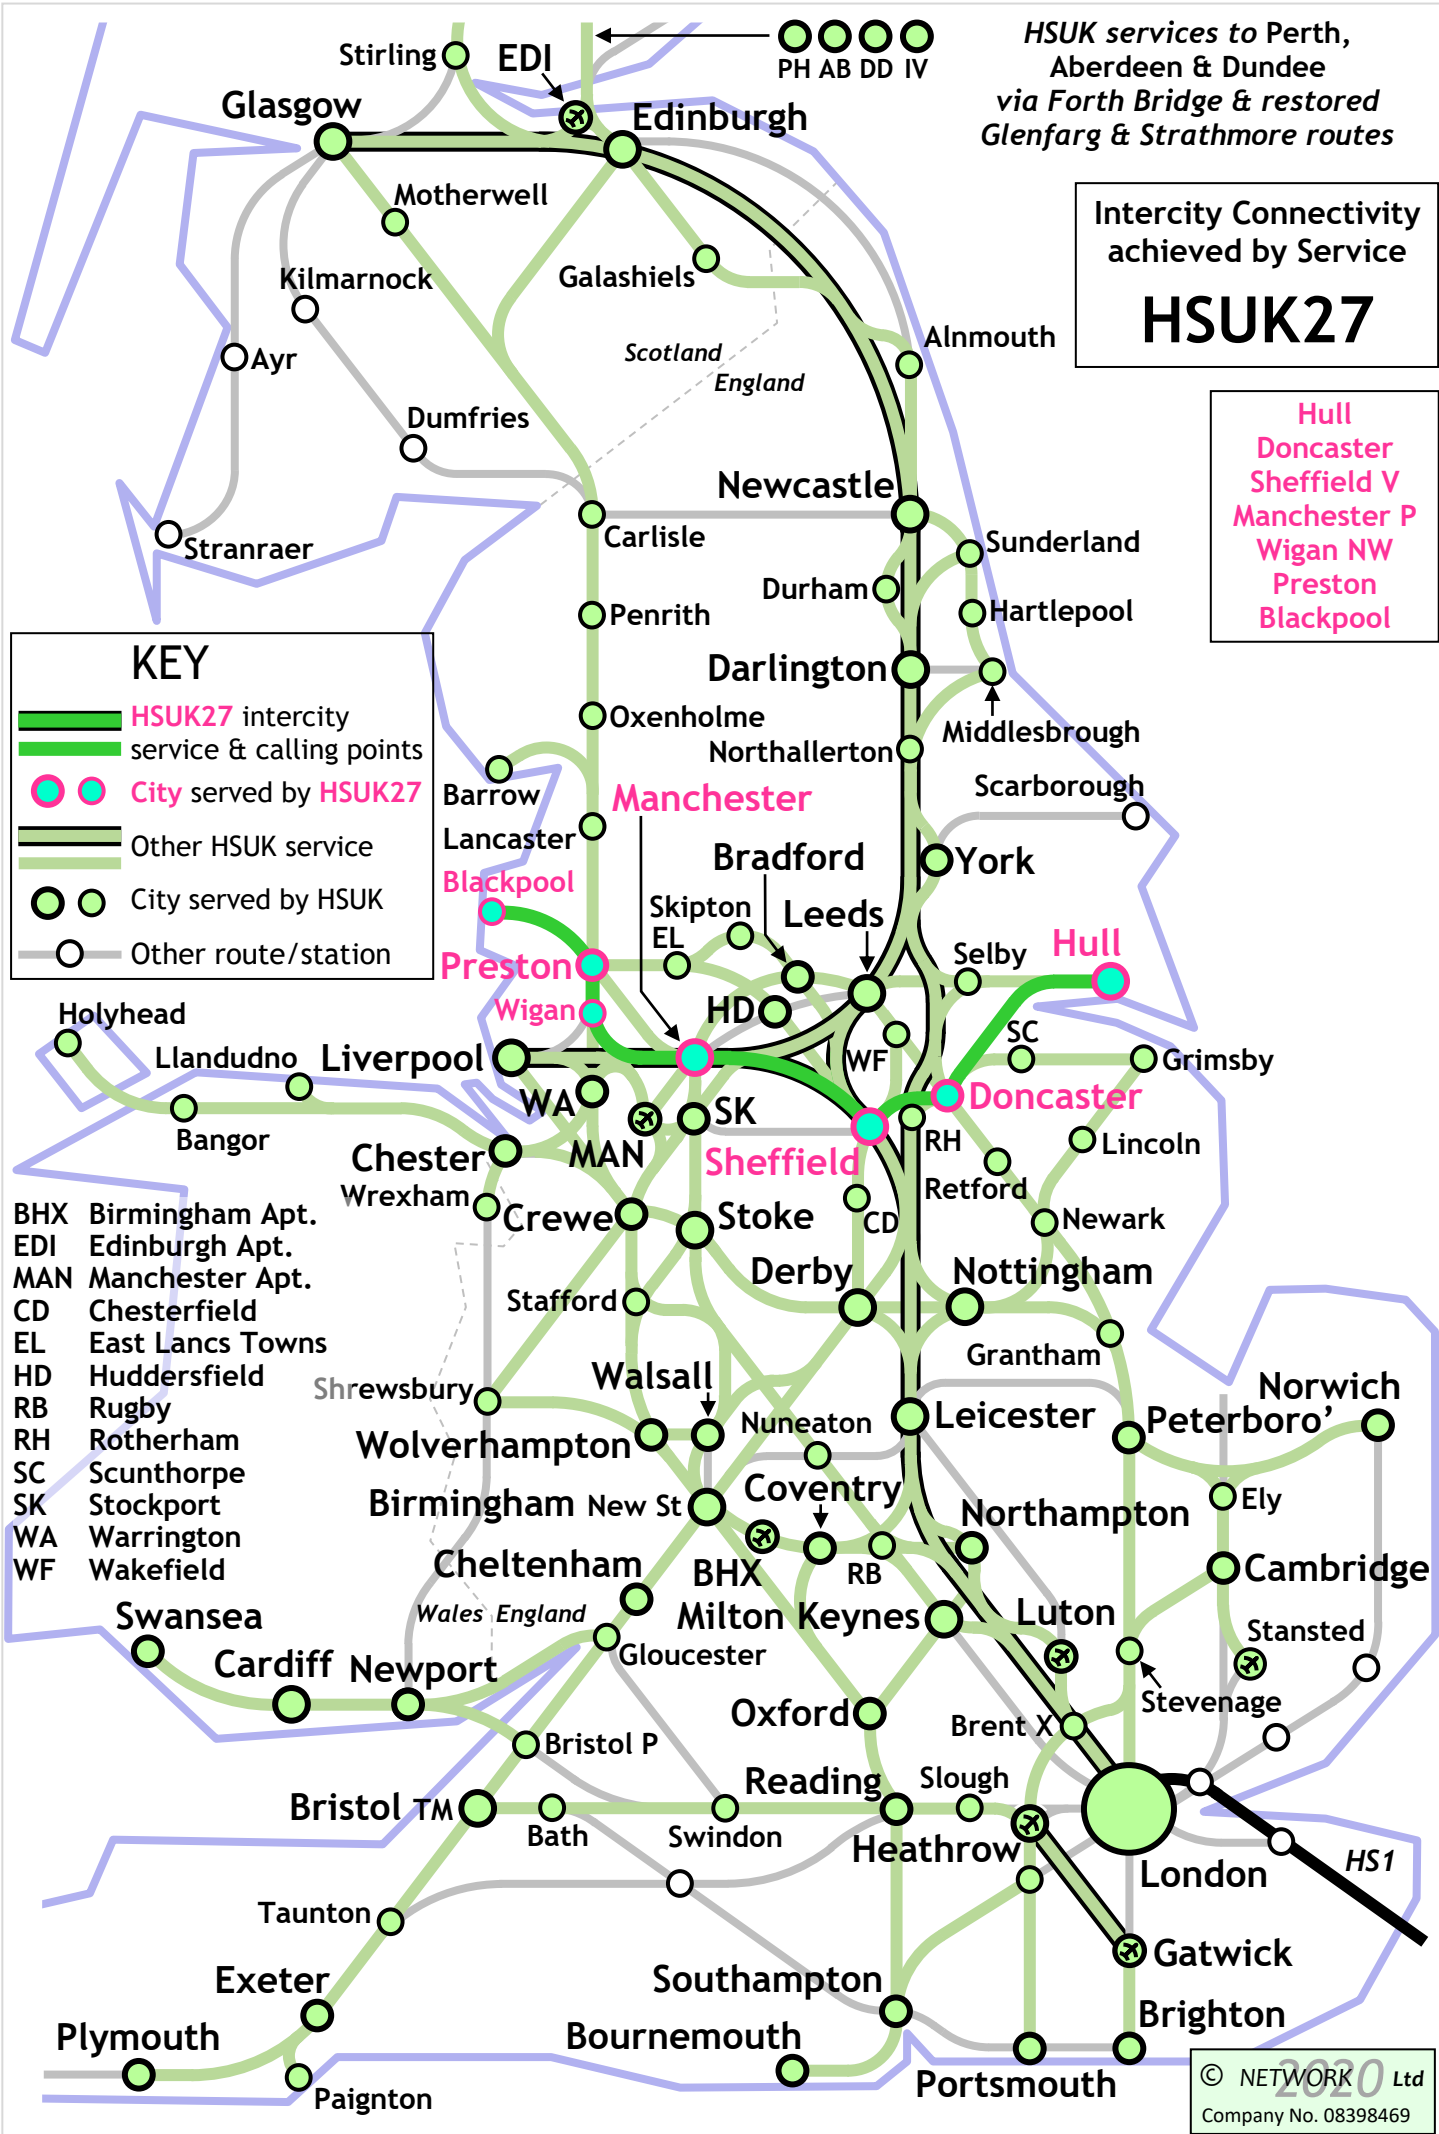

HSUK services to Perth, Aberdeen & Dundee via Forth Bridge & restored Glenfarg & Strathmore routes

Intercity Connectivity achieved by Service
HSUK27

Hull
Doncaster
Sheffield V
Manchester P
Wigan NW
Preston
Blackpool

KEY

- HSUK27 intercity service & calling points
- City served by HSUK27
- Other HSUK service
- City served by HSUK
- Other route/station

- BHX Birmingham Apt.
- EDI Edinburgh Apt.
- MAN Manchester Apt.
- CD Chesterfield
- EL East Lancs Towns
- HD Huddersfield
- RB Rugby
- RH Rotherham
- SC Scunthorpe
- SK Stockport
- WA Warrington
- WF Wakefield