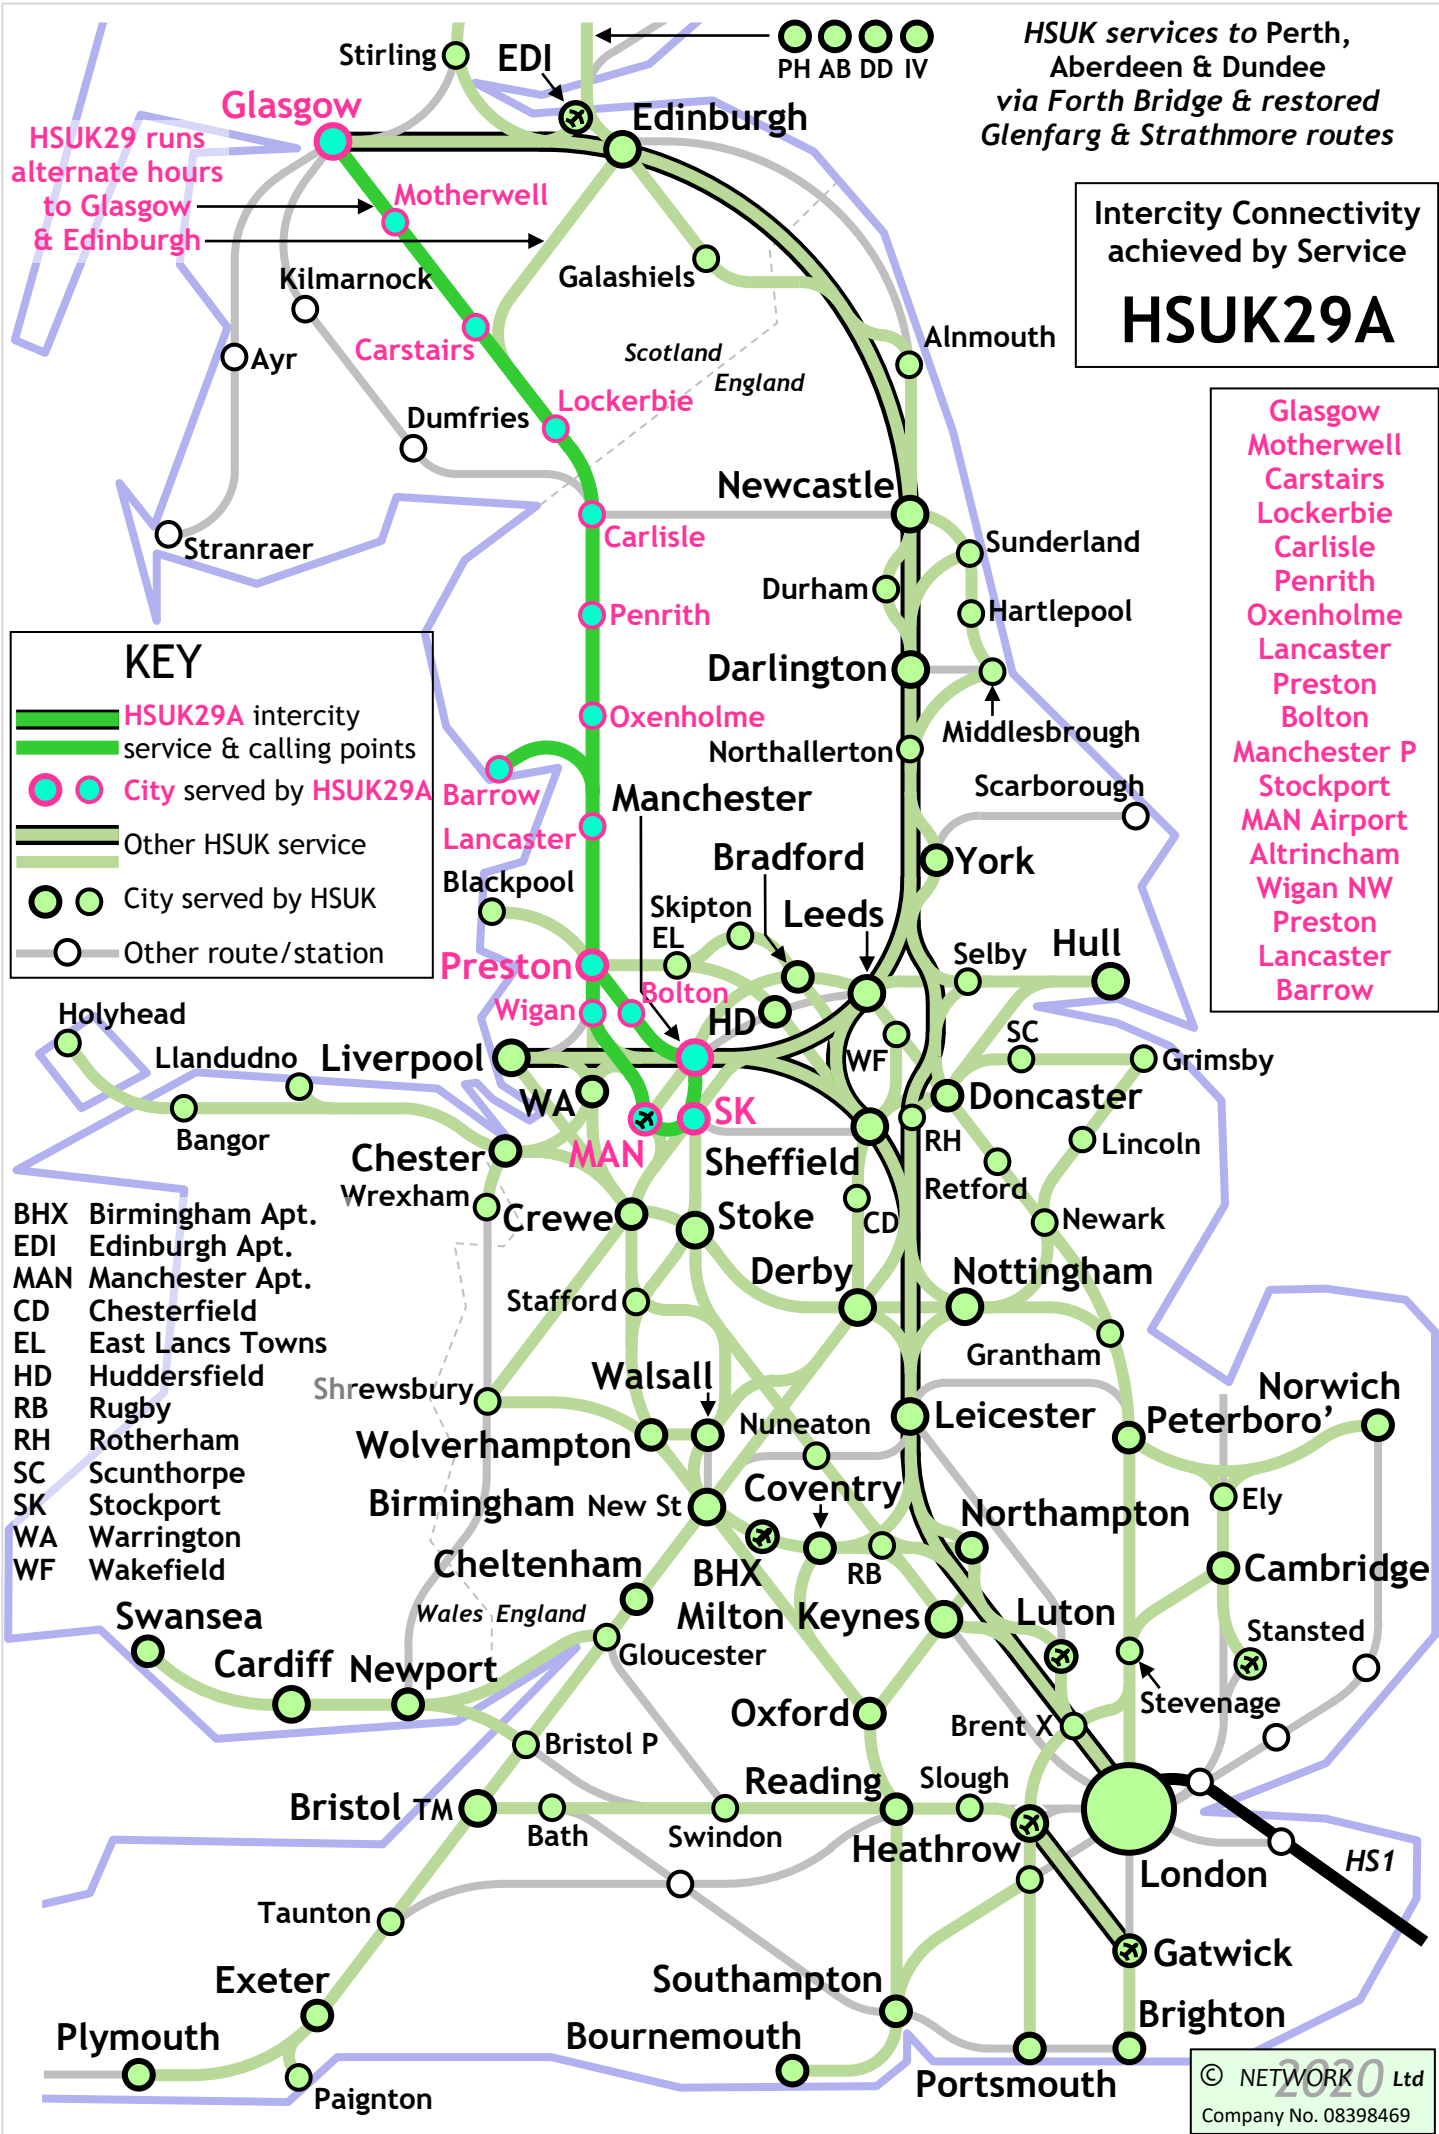

HSUK services to Perth, Aberdeen & Dundee via Forth Bridge & restored Glenfarg & Strathmore routes

Intercity Connectivity achieved by Service
HSUK29A

- Glasgow
- Motherwell
- Carstairs
- Lockerbie
- Carlisle
- Penrith
- Oxenholme
- Lancaster
- Preston
- Bolton
- Manchester P
- Stockport
- MAN Airport
- Altrincham
- Wigan NW
- Preston
- Lancaster
- Barrow

KEY

- █ HSUK29A intercity service & calling points
- City served by HSUK29A
- █ Other HSUK service
- City served by HSUK
- Other route/station

- BHX Birmingham Apt.
- EDI Edinburgh Apt.
- MAN Manchester Apt.
- CD Chesterfield
- EL East Lincs Towns
- HD Huddersfield
- RB Rugby
- RH Rotherham
- SC Scunthorpe
- SK Stockport
- WA Warrington
- WF Wakefield