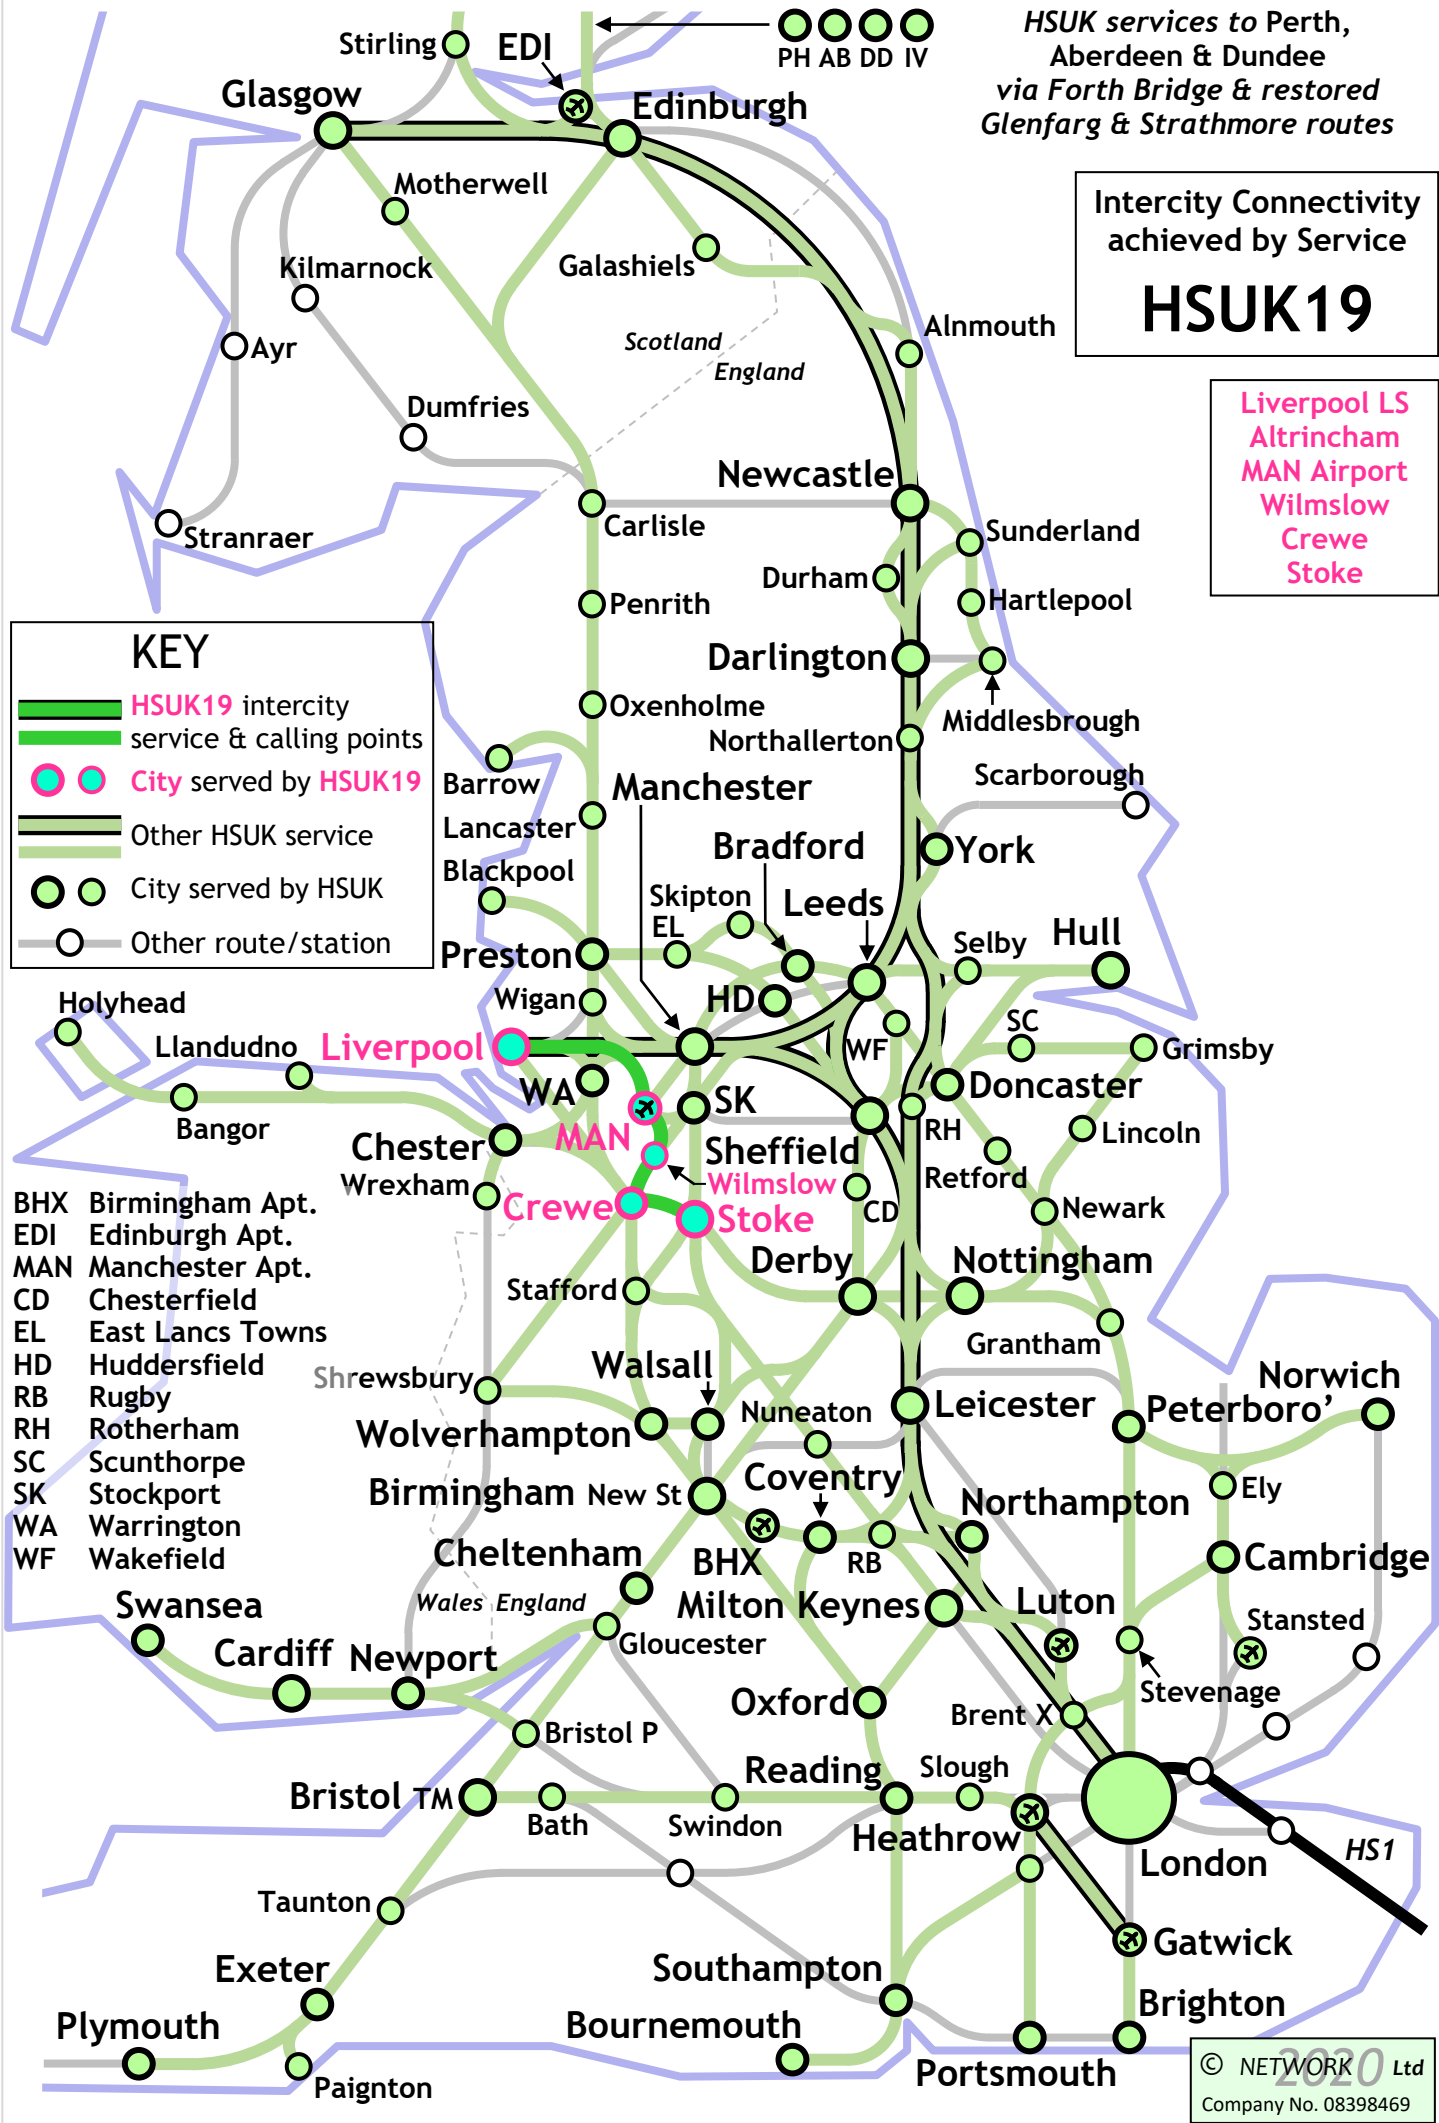

KEY

- HSUK17 intercity service & calling points
- City served by HSUK17
- Other HSUK service
- City served by HSUK
- Other route/station

- BHX Birmingham Apt.
- EDI Edinburgh Apt.
- MAN Manchester Apt.
- CD Chesterfield
- EL East Lancs Towns
- HD Huddersfield
- RB Rugby
- RH Rotherham
- SC Scunthorpe
- SK Stockport
- WA Warrington
- WF Wakefield

KEY

- HSUK18 intercity service & calling points
- City served by HSUK18
- Other HSUK service
- City served by HSUK
- Other route/station

- BHX Birmingham Apt.
- EDI Edinburgh Apt.
- MAN Manchester Apt.
- CD Chesterfield
- EL East Lincs Towns
- HD Huddersfield
- RB Rugby
- RH Rotherham
- SC Scunthorpe
- SK Stockport
- WA Warrington
- WF Wakefield

HSUK services to Perth, Aberdeen & Dundee via Forth Bridge & restored Glenfarg & Strathmore routes

Intercity Connectivity achieved by Service
HSUK19

Liverpool LS
Altrincham
MAN Airport
Wilmslow
Crewe
Stoke

KEY

- HSUK19 intercity service & calling points
- City served by HSUK19
- Other HSUK service
- City served by HSUK
- Other route/station

- BHX Birmingham Apt.
- EDI Edinburgh Apt.
- MAN Manchester Apt.
- CD Chesterfield
- EL East Lancs Towns
- HD Huddersfield
- RB Rugby
- RH Rotherham
- SC Scunthorpe
- SK Stockport
- WA Warrington
- WF Wakefield