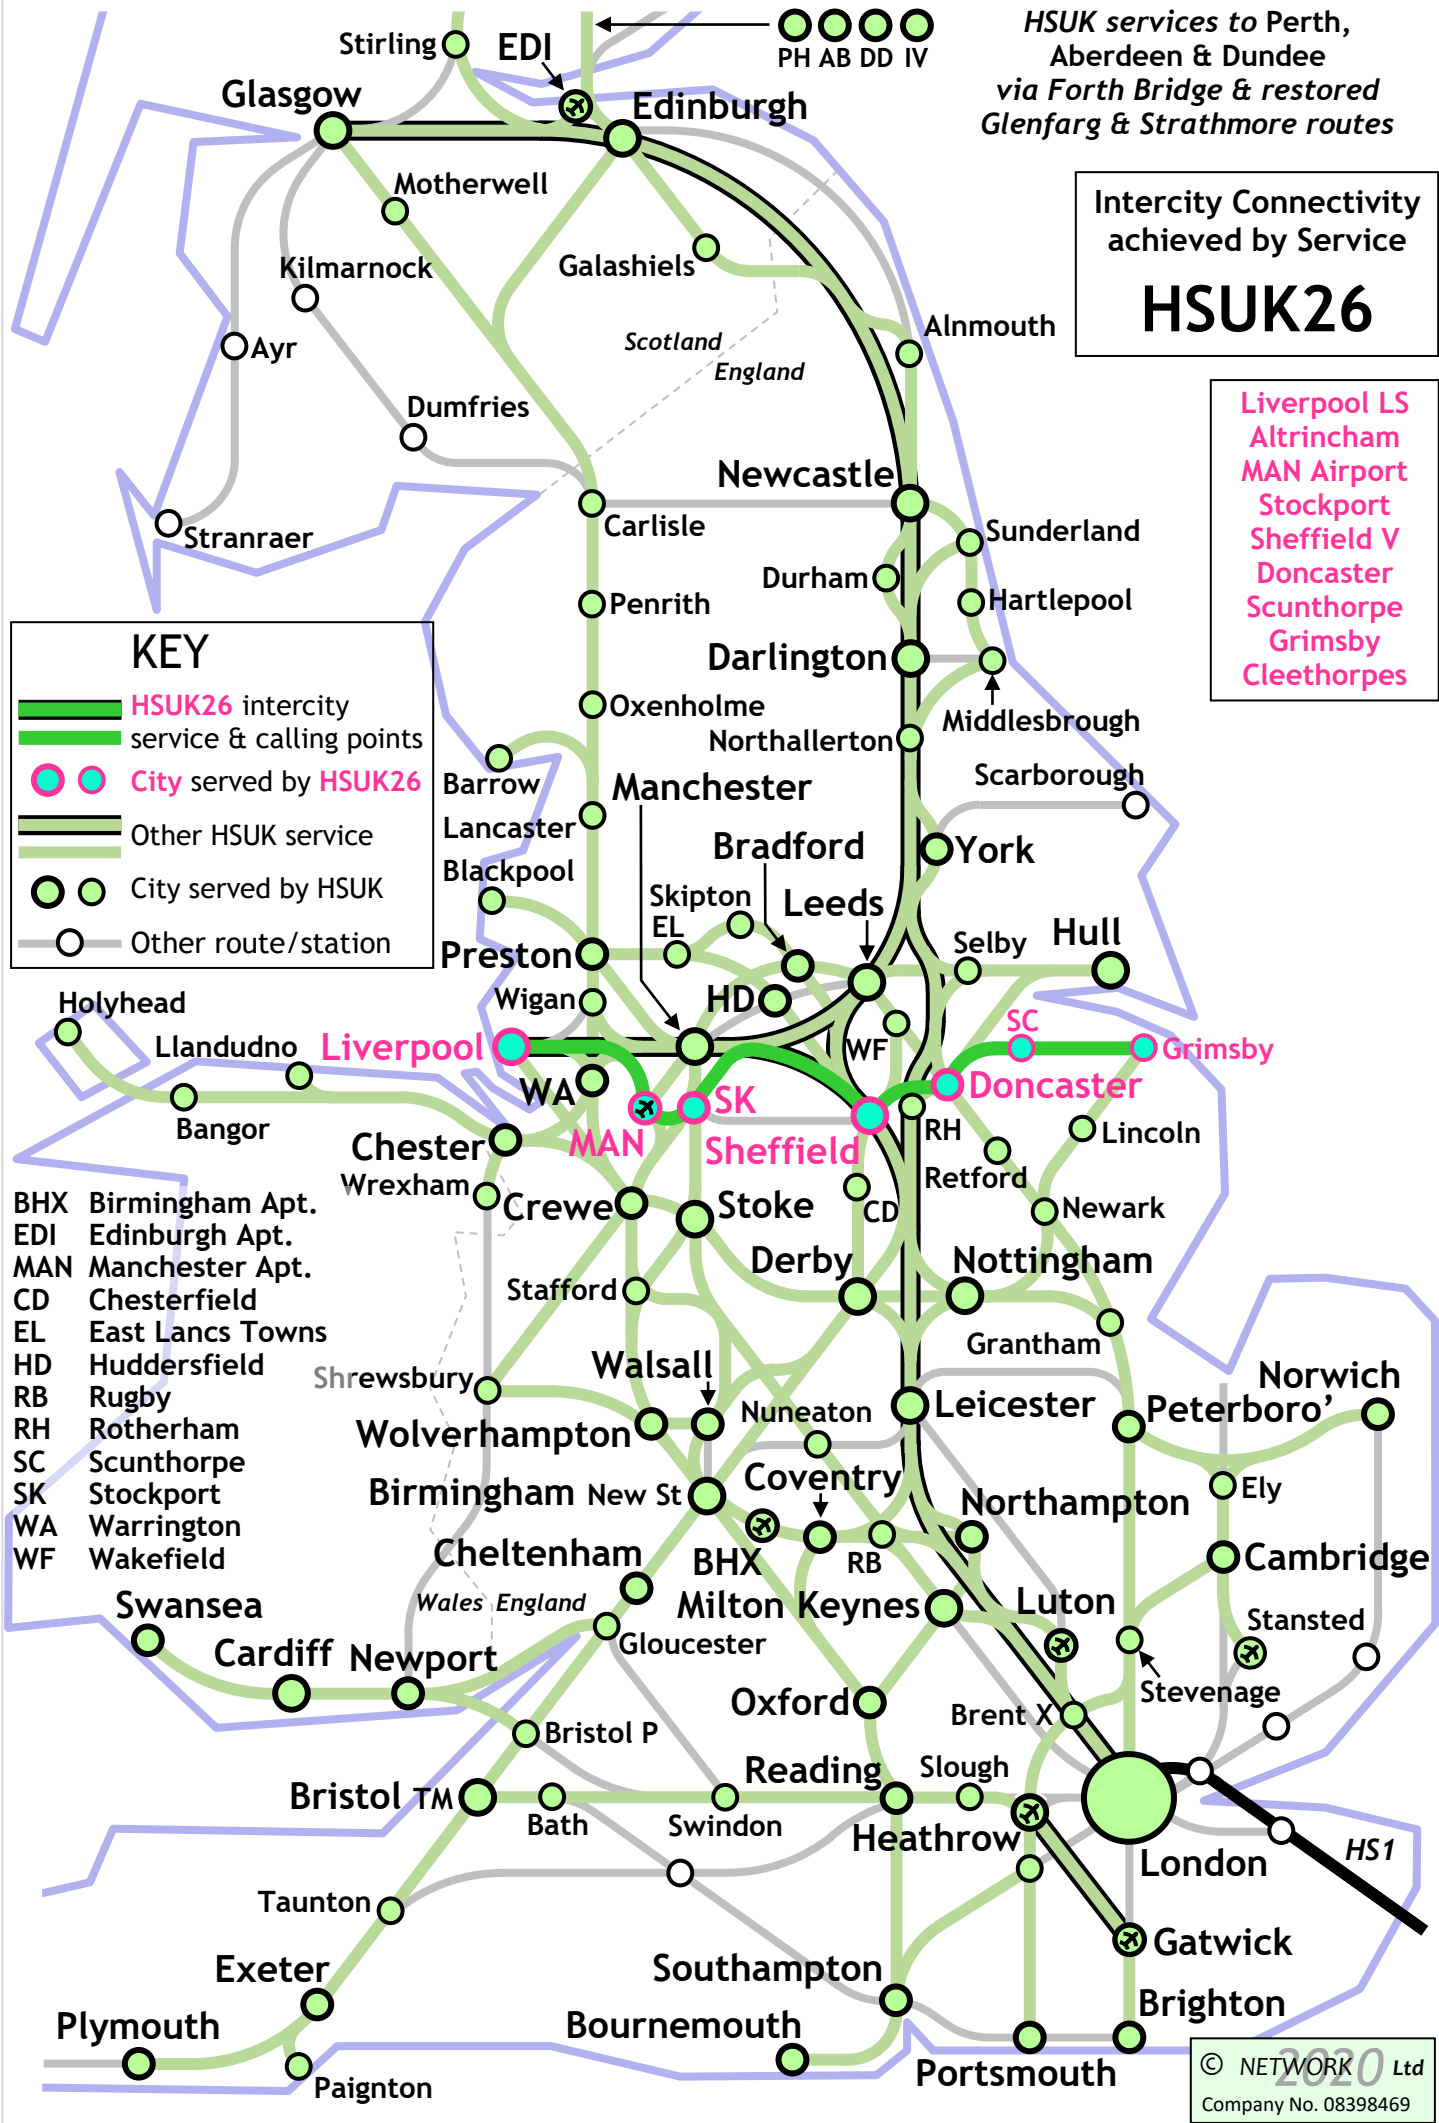

HSUK services to Perth, Aberdeen & Dundee via Forth Bridge & restored Glenfarg & Strathmore routes

Intercity Connectivity achieved by Service
HSUK26

Liverpool LS
Altrincham
MAN Airport
Stockport
Sheffield V
Doncaster
Scunthorpe
Grimsby
Cleethorpes

KEY

- HSUK26 intercity service & calling points
- City served by HSUK26
- Other HSUK service
- City served by HSUK
- Other route/station

- BHX Birmingham Apt.
- EDI Edinburgh Apt.
- MAN Manchester Apt.
- CD Chesterfield
- EL East Lancs Towns
- HD Huddersfield
- RB Rugby
- RH Rotherham
- SC Scunthorpe
- SK Stockport
- WA Warrington
- WF Wakefield