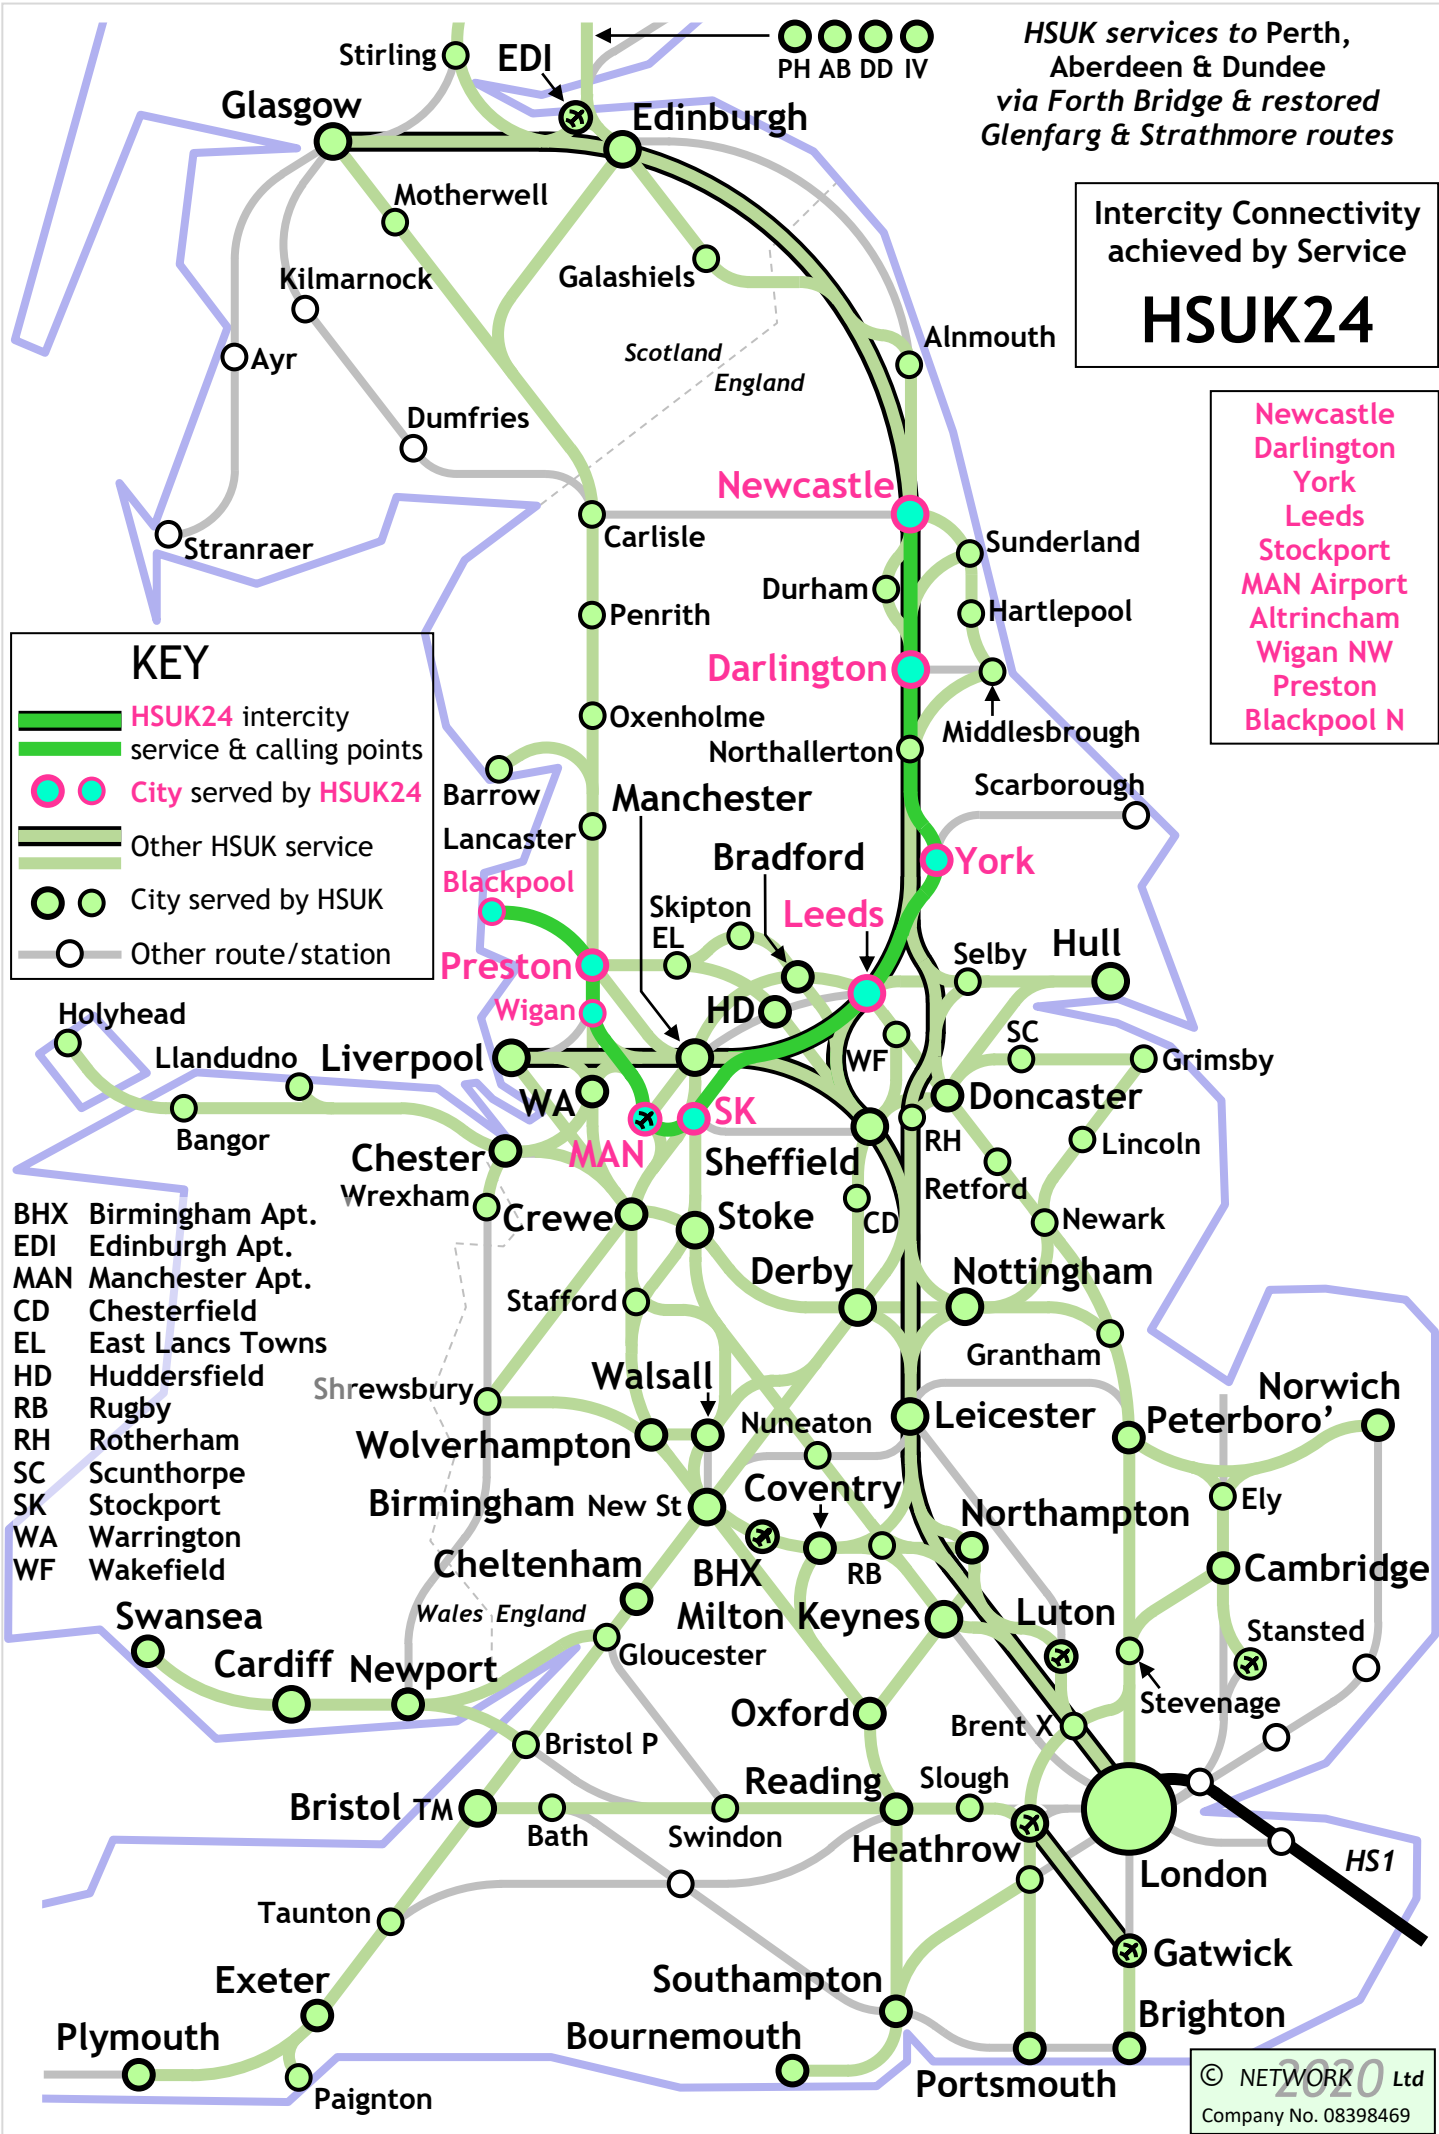

HSUK services to Perth, Aberdeen & Dundee via Forth Bridge & restored Glenfarg & Strathmore routes

Intercity Connectivity achieved by Service
HSUK24

Newcastle
Darlington
York
Leeds
Stockport
MAN Airport
Altrincham
Wigan NW
Preston
Blackpool N

KEY

- ▬ HSUK24 intercity service & calling points
- City served by HSUK24
- ▬ Other HSUK service
- City served by HSUK
- ▬ Other route/station

- BHX Birmingham Apt.
- EDI Edinburgh Apt.
- MAN Manchester Apt.
- CD Chesterfield
- EL East Lancs Towns
- HD Huddersfield
- RB Rugby
- RH Rotherham
- SC Scunthorpe
- SK Stockport
- WA Warrington
- WF Wakefield