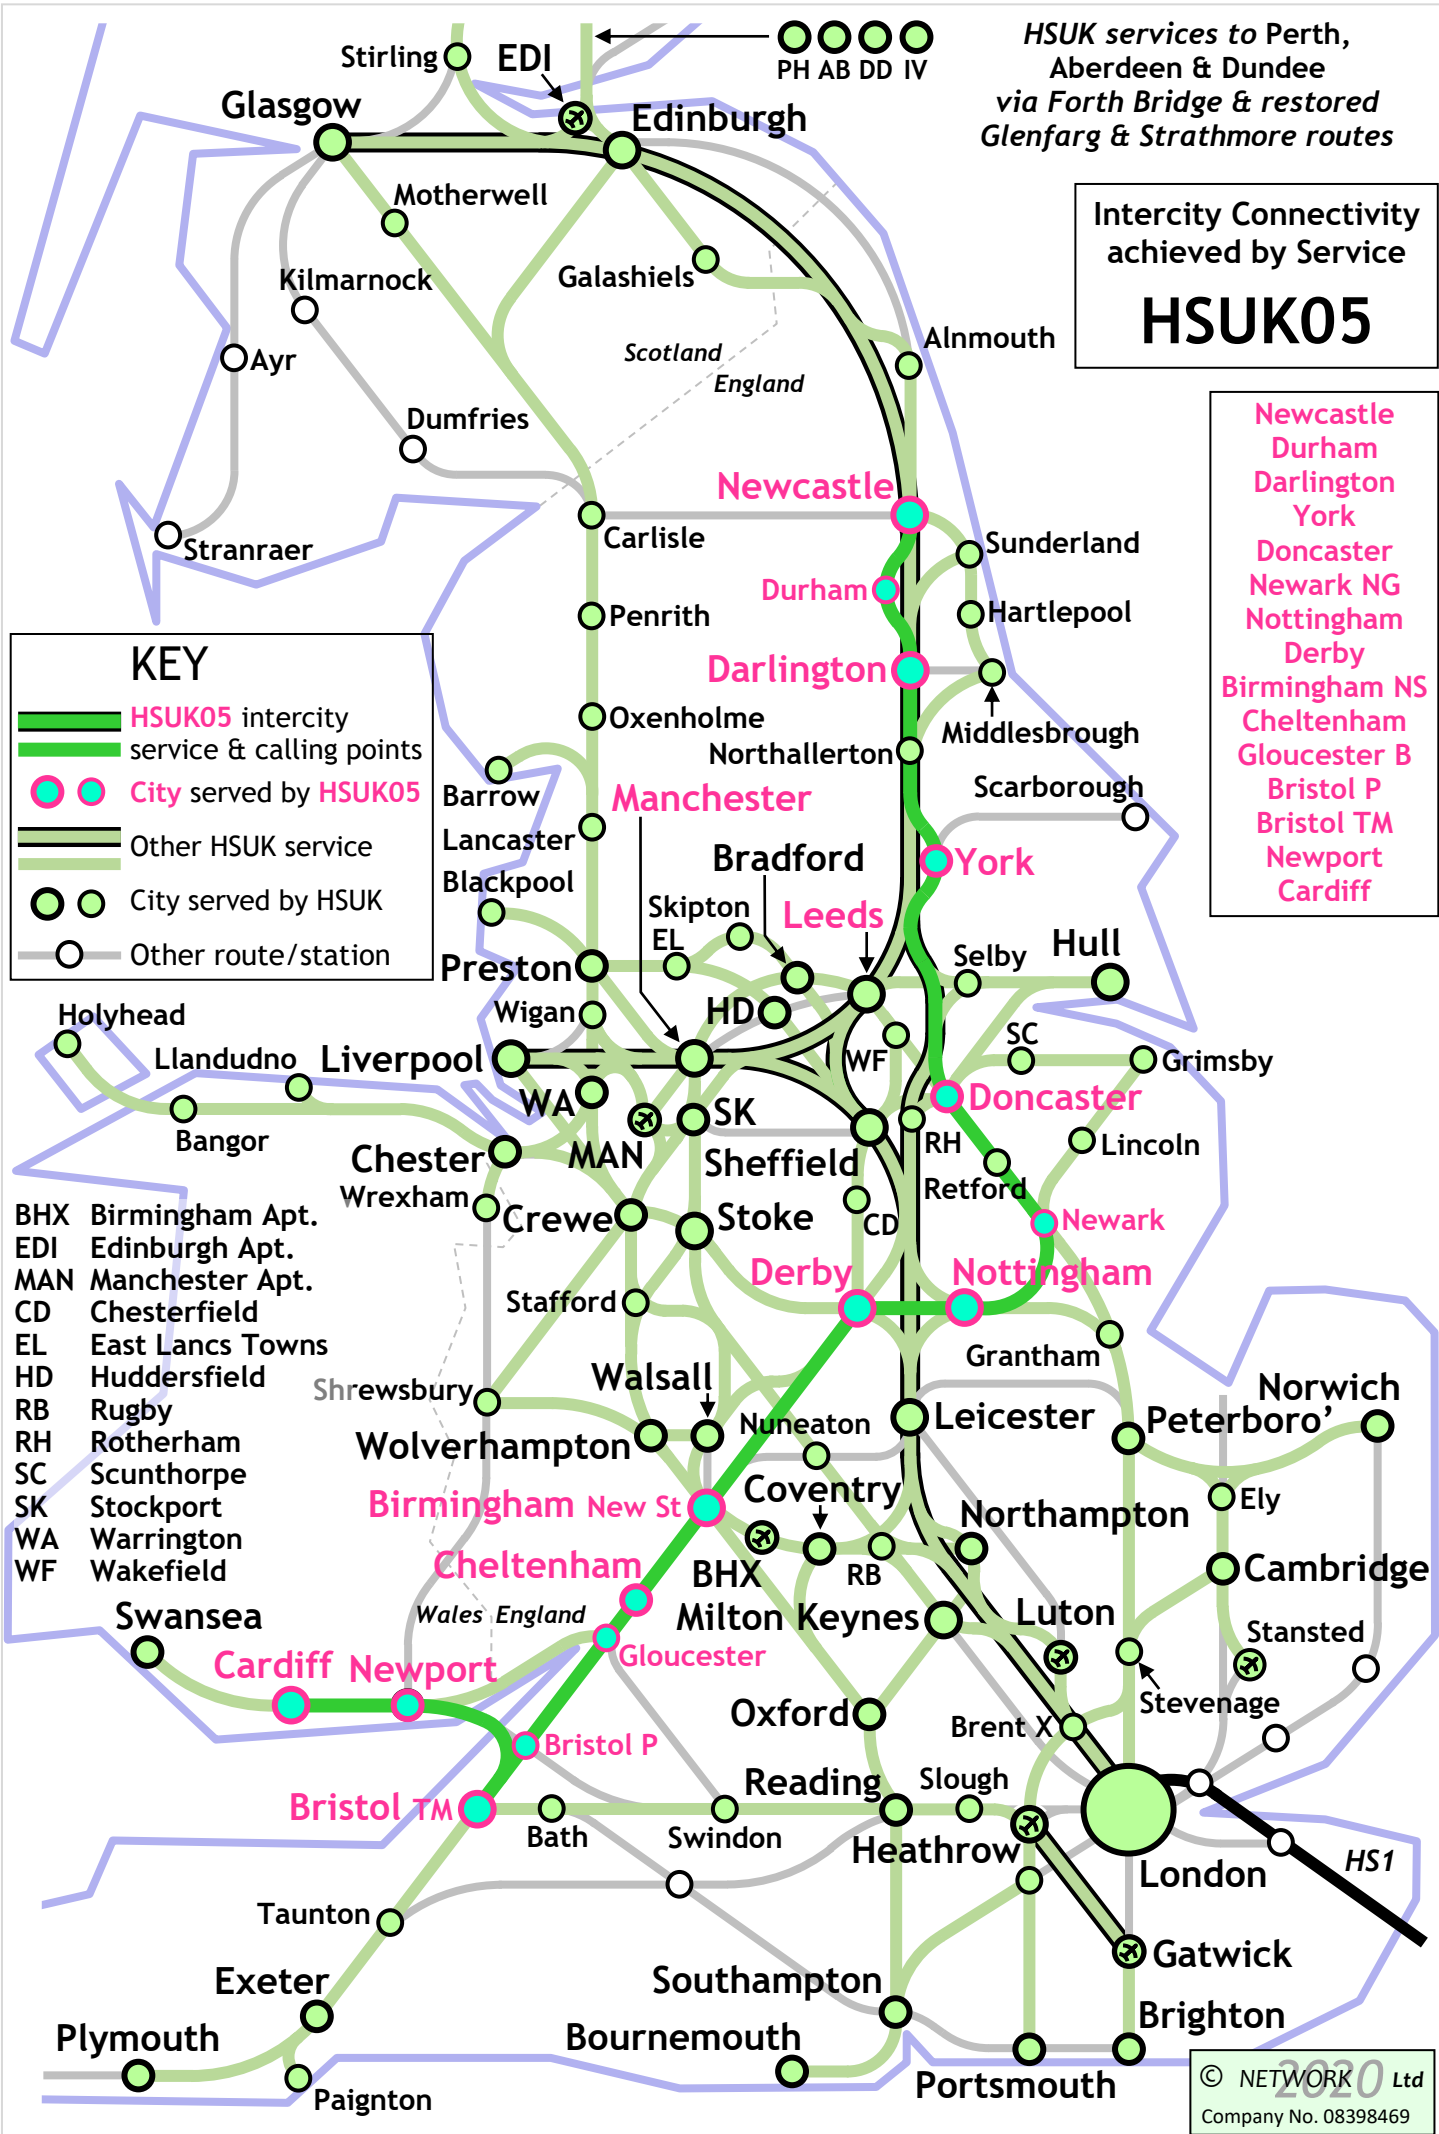

**KEY**

- █ HSUK01 intercity service & calling points
- City served by HSUK01
- █ Other HSUK service
- City served by HSUK
- Other route/station

- BHX Birmingham Apt.
- EDI Edinburgh Apt.
- MAN Manchester Apt.
- CD Chesterfield
- EL East Lancs Towns
- HD Huddersfield
- RB Rugby
- RH Rotherham
- SC Scunthorpe
- SK Stockport
- WA Warrington
- WF Wakefield

**KEY**

- HSUK03 intercity service & calling points
- City served by HSUK03
- Other HSUK service
- City served by HSUK
- Other route/station

- BHX Birmingham Apt.
- EDI Edinburgh Apt.
- MAN Manchester Apt.
- CD Chesterfield
- EL East Lancs Towns
- HD Huddersfield
- RB Rugby
- RH Rotherham
- SC Scunthorpe
- SK Stockport
- WA Warrington
- WF Wakefield

**KEY**

- █ HSUK04 intercity service & calling points
- City served by HSUK04
- █ Other HSUK service
- City served by HSUK
- Other route/station

- BHX Birmingham Apt.
- EDI Edinburgh Apt.
- MAN Manchester Apt.
- CD Chesterfield
- EL East Lancs Towns
- HD Huddersfield
- RB Rugby
- RH Rotherham
- SC Scunthorpe
- SK Stockport
- WA Warrington
- WF Wakefield

**KEY**

- HSUK05 intercity service & calling points
- City served by HSUK05
- Other HSUK service
- City served by HSUK
- Other route/station

- BHX Birmingham Apt.
- EDI Edinburgh Apt.
- MAN Manchester Apt.
- CD Chesterfield
- EL East Lancs Towns
- HD Huddersfield
- RB Rugby
- RH Rotherham
- SC Scunthorpe
- SK Stockport
- WA Warrington
- WF Wakefield