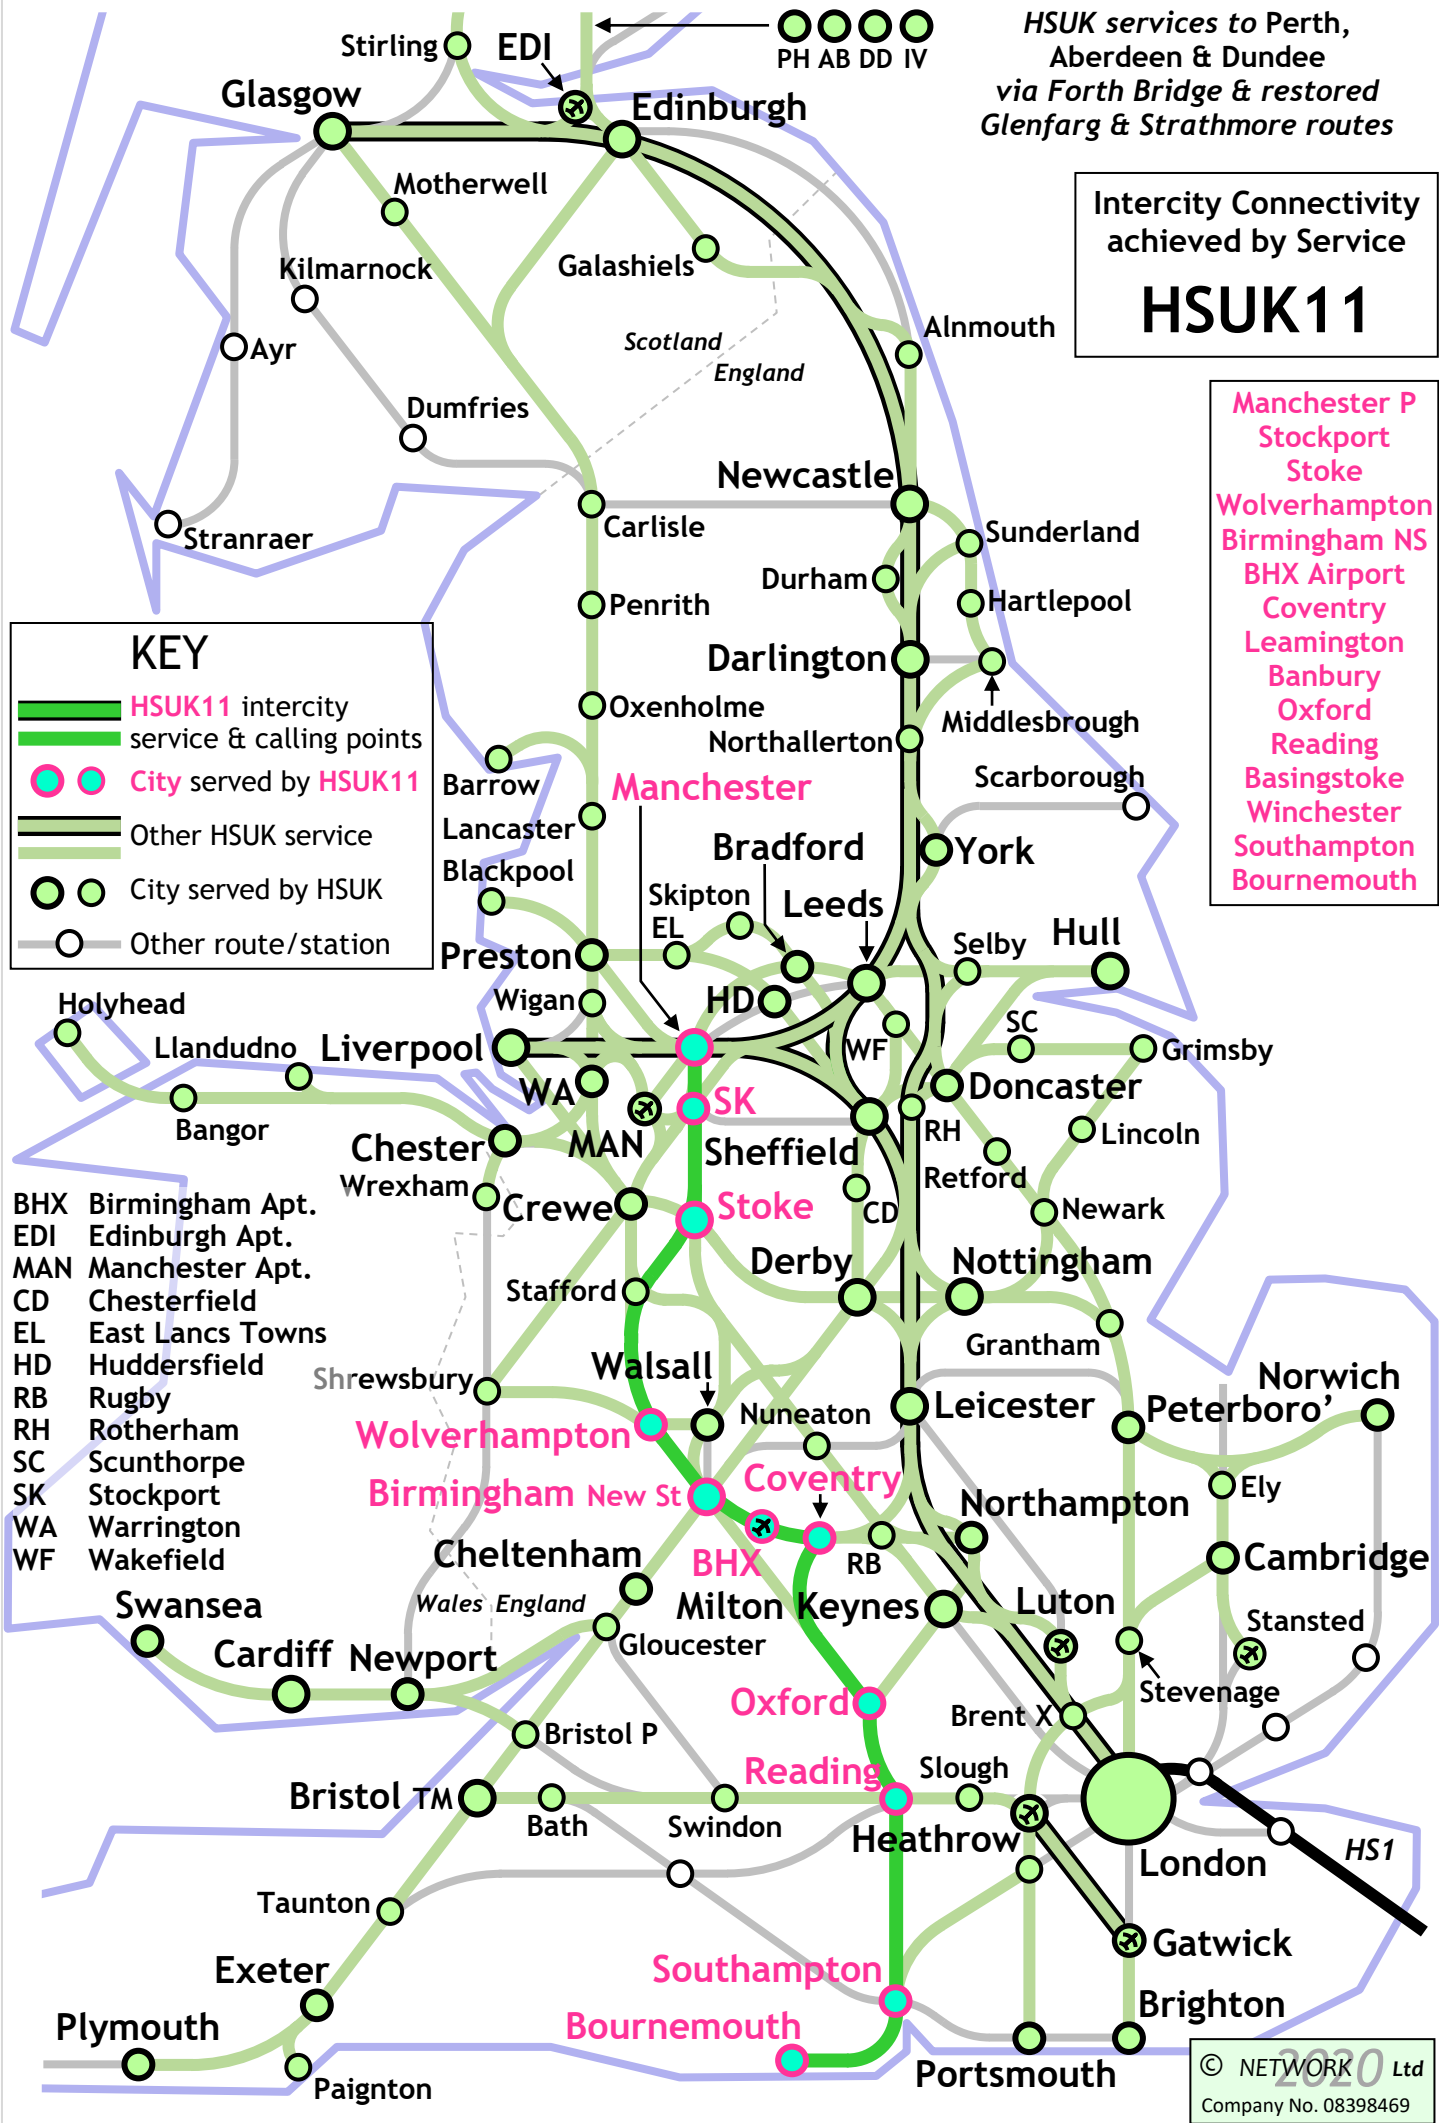

HSUK services to Perth, Aberdeen & Dundee via Forth Bridge & restored Glenfarg & Strathmore routes

Intercity Connectivity achieved by Service
HSUK11

Manchester P
Stockport
Stoke
Wolverhampton
Birmingham NS
BHX Airport
Coventry
Leamington
Banbury
Oxford
Reading
Basingstoke
Winchester
Southampton
Bournemouth

KEY

- HSUK11 intercity service & calling points
- City served by HSUK11
- Other HSUK service
- City served by HSUK
- Other route/station

- BHX Birmingham Apt.
- EDI Edinburgh Apt.
- MAN Manchester Apt.
- CD Chesterfield
- EL East Lancs Towns
- HD Huddersfield
- RB Rugby
- RH Rotherham
- SC Scunthorpe
- SK Stockport
- WA Warrington
- WF Wakefield