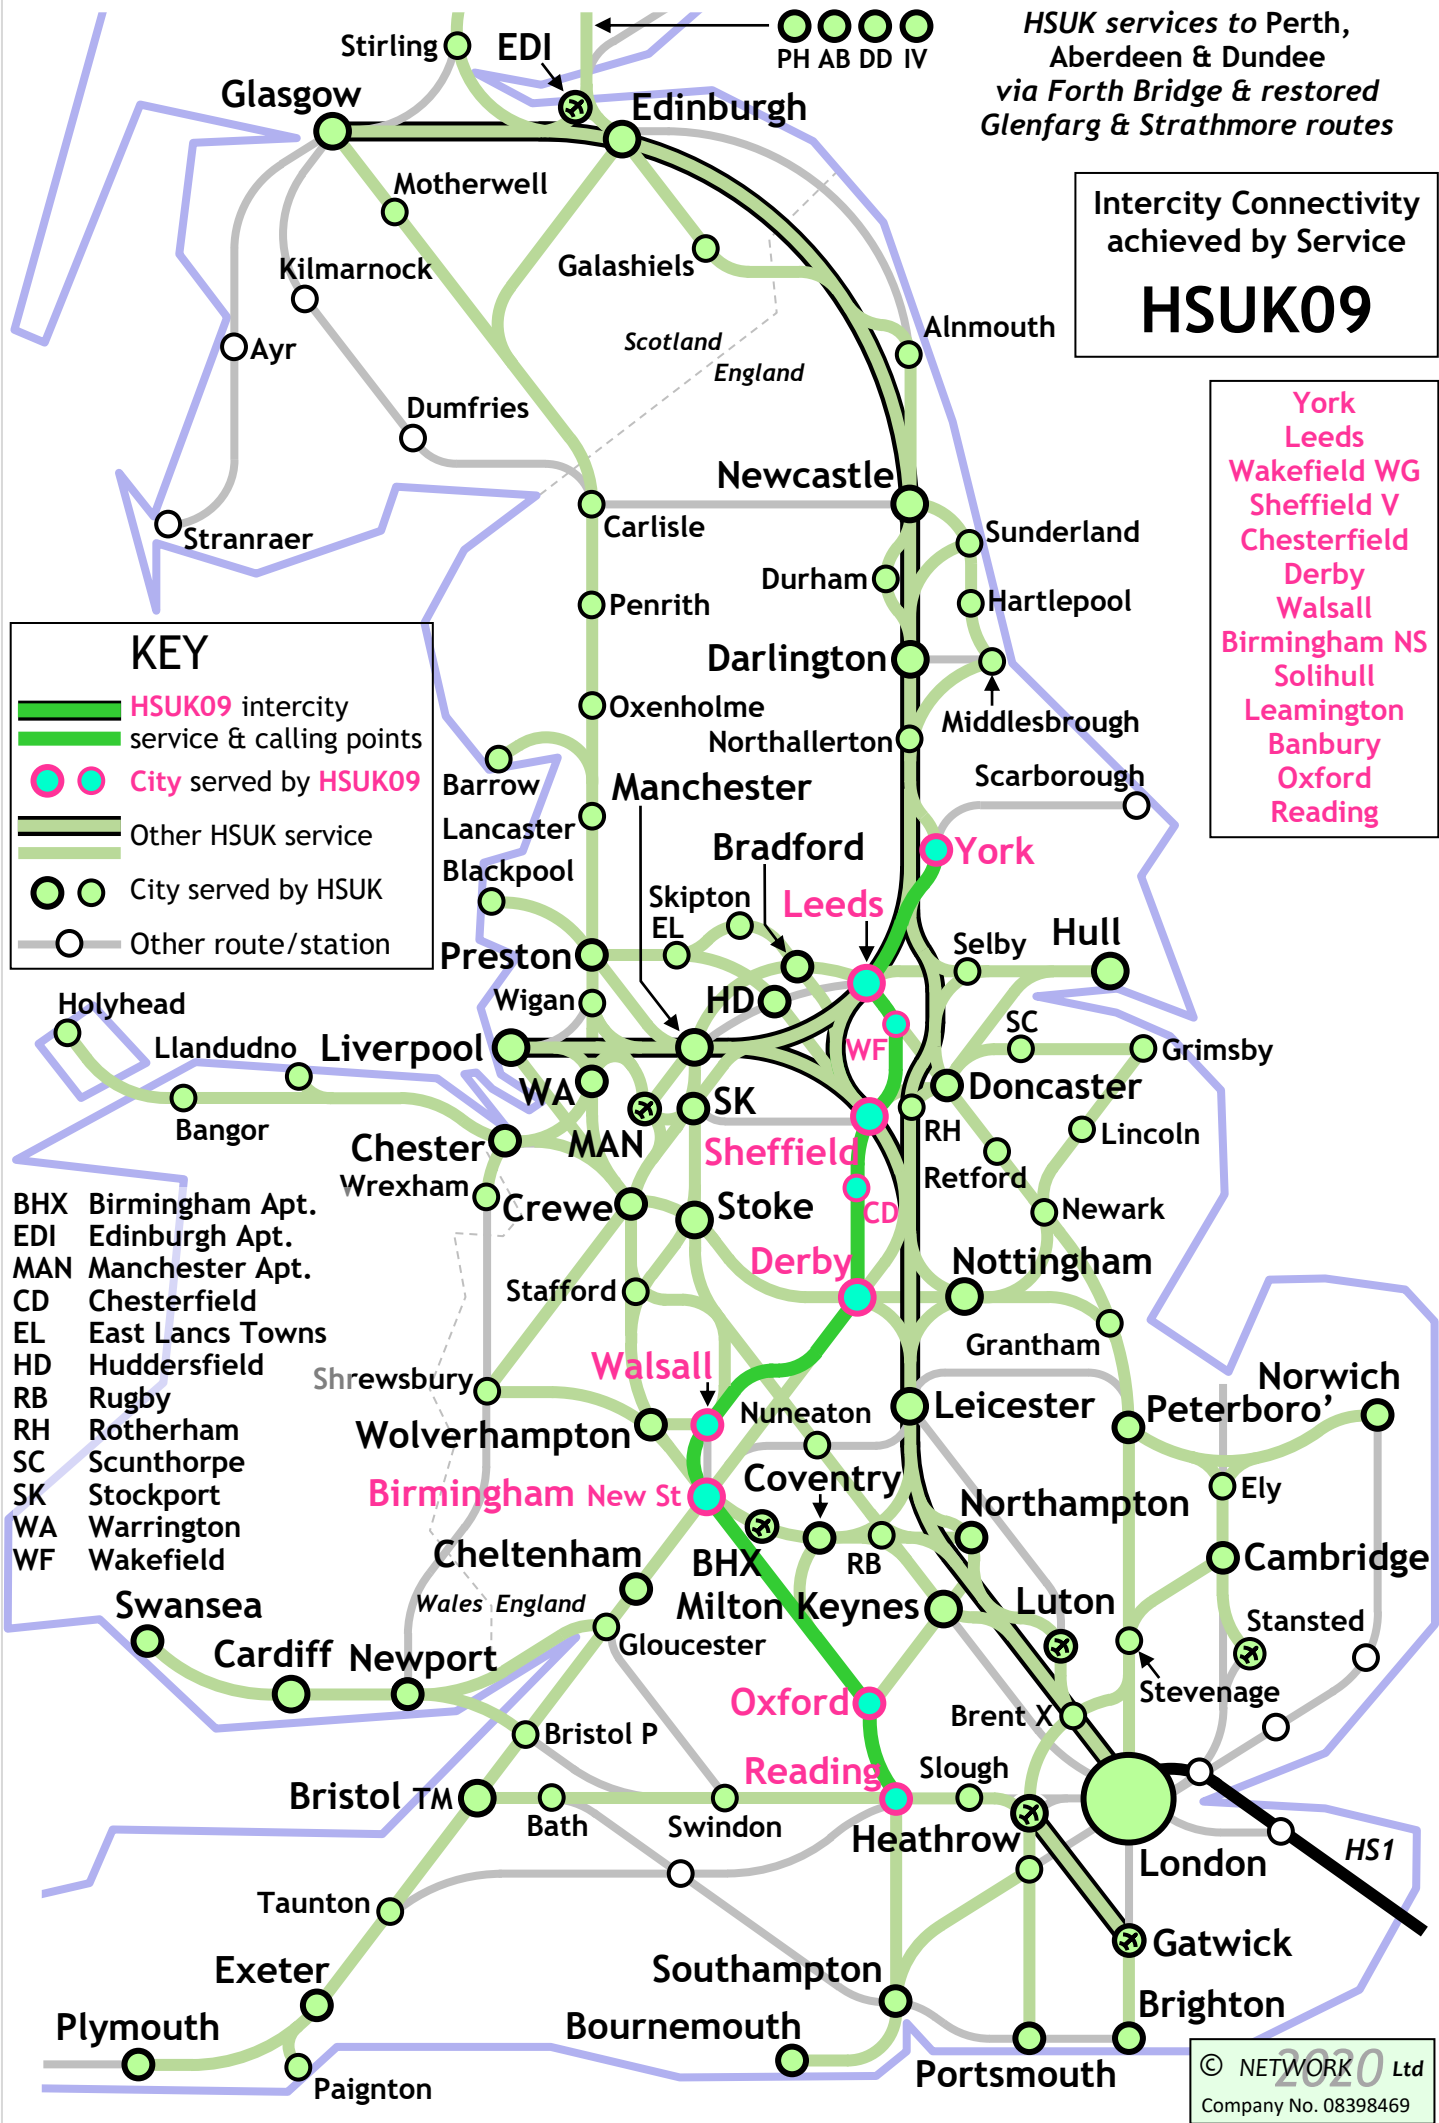

HSUK services to Perth, Aberdeen & Dundee via Forth Bridge & restored Glenfarg & Strathmore routes

Intercity Connectivity achieved by Service
HSUK09

York
Leeds
Wakefield WG
Sheffield V
Chesterfield
Derby
Walsall
Birmingham NS
Solihull
Leamington
Banbury
Oxford
Reading

KEY

- HSUK09 intercity service & calling points
- City served by HSUK09
- Other HSUK service
- City served by HSUK
- Other route/station

- BHX Birmingham Apt.
- EDI Edinburgh Apt.
- MAN Manchester Apt.
- CD Chesterfield
- EL East Lancs Towns
- HD Huddersfield
- RB Rugby
- RH Rotherham
- SC Scunthorpe
- SK Stockport
- WA Warrington
- WF Wakefield