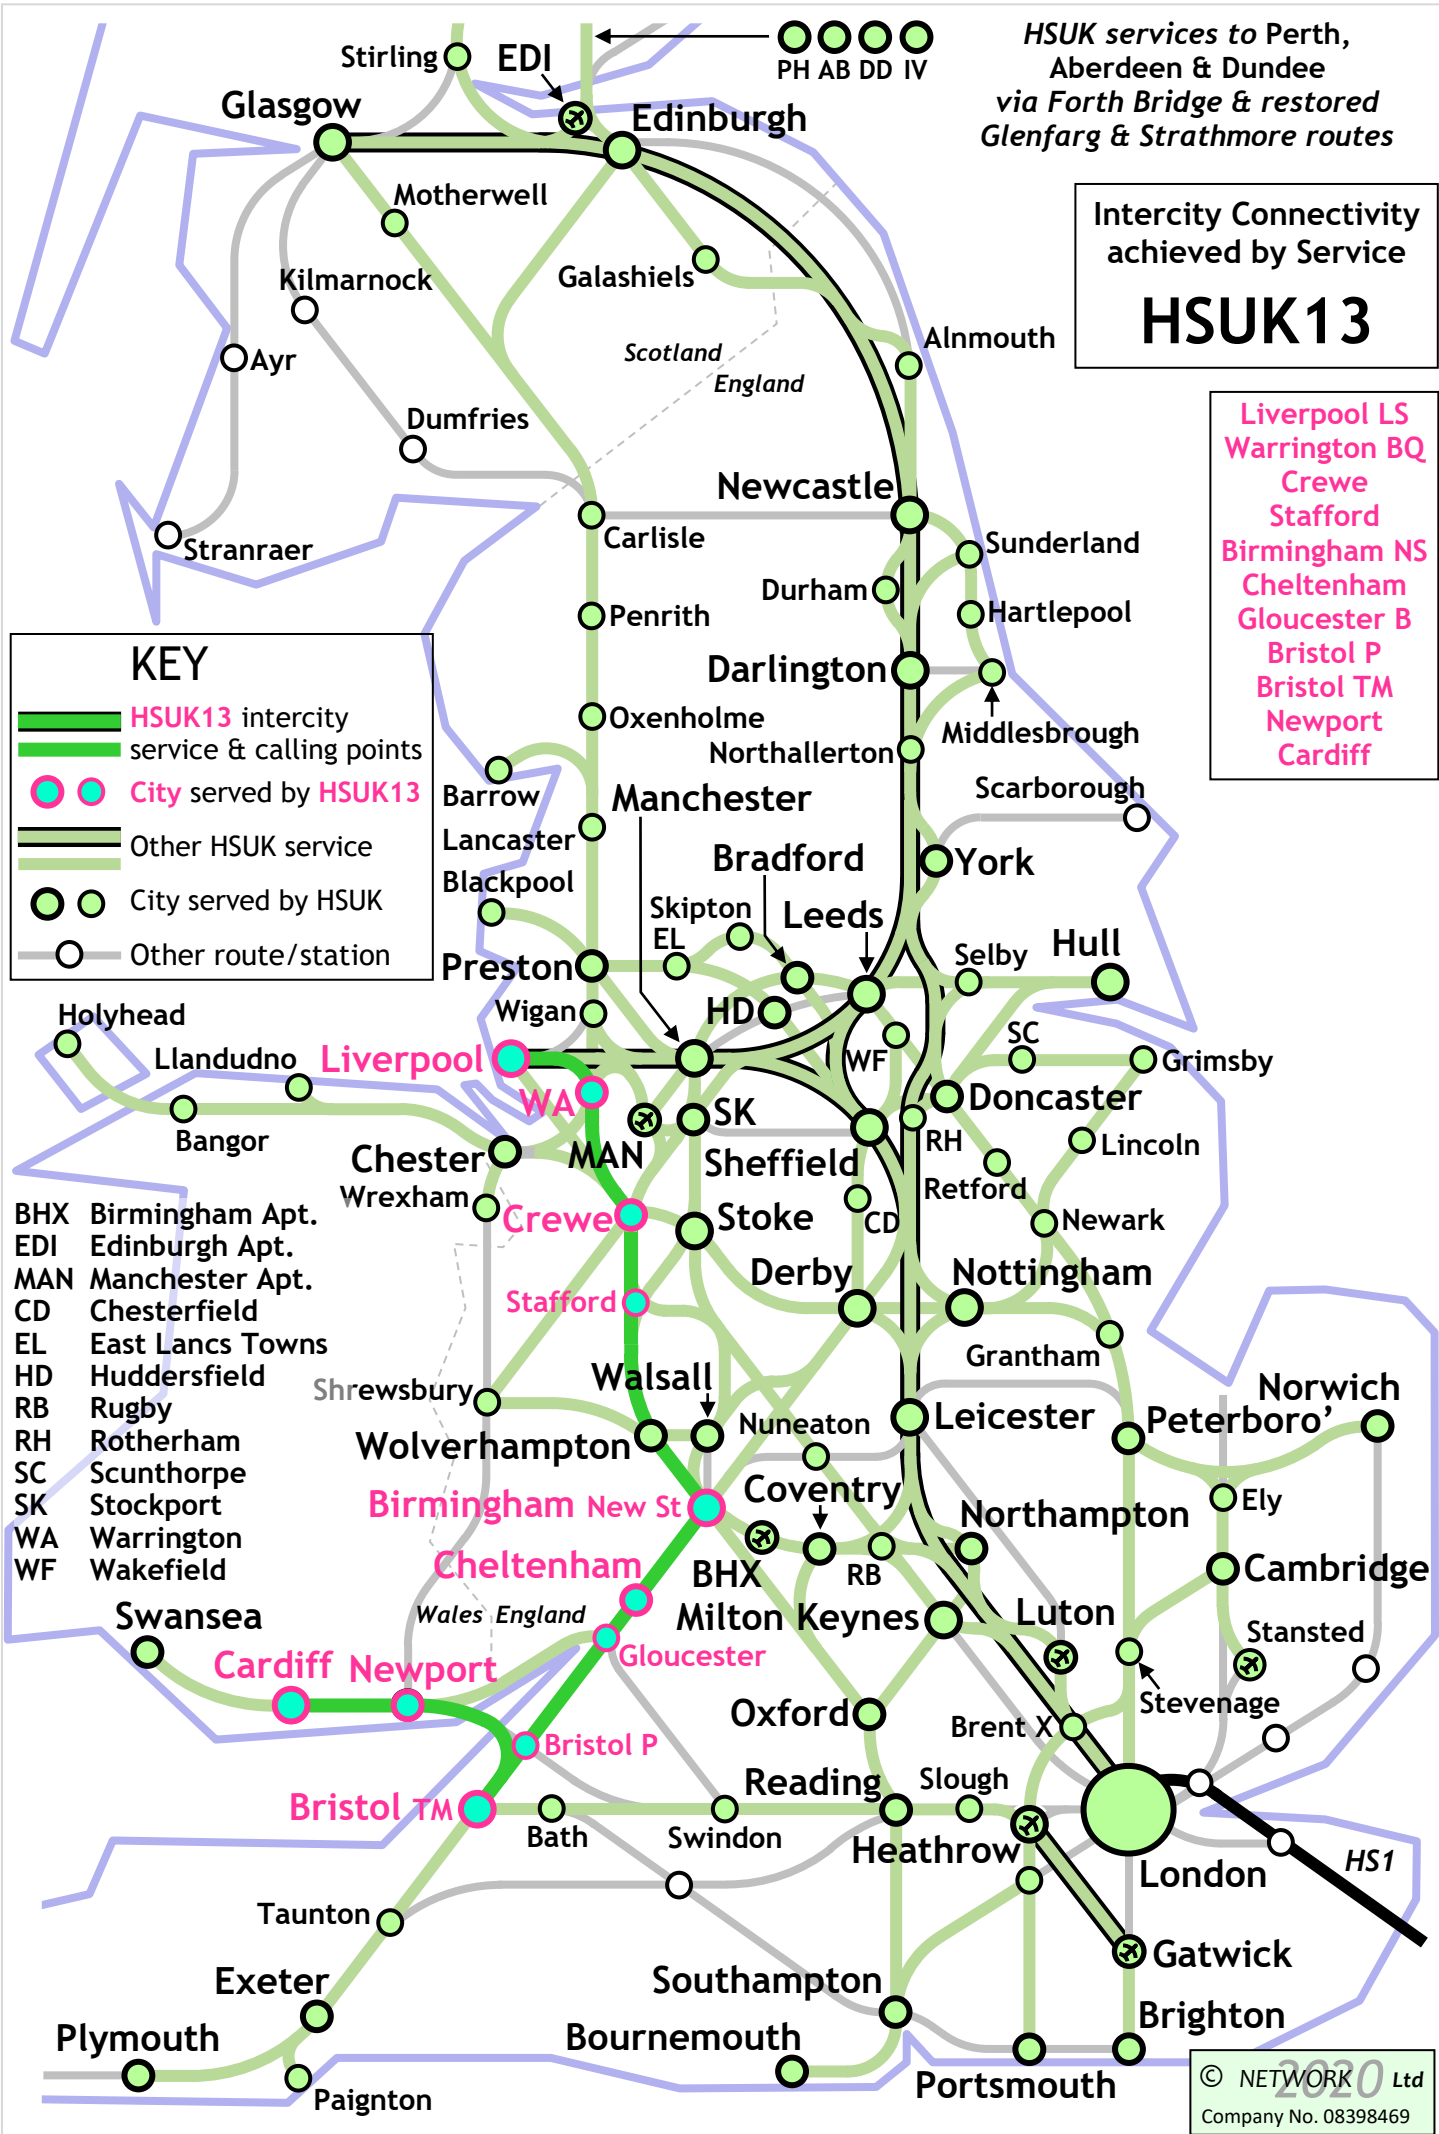

HSUK services to Perth, Aberdeen & Dundee via Forth Bridge & restored Glenfarg & Strathmore routes

Intercity Connectivity achieved by Service
HSUK13

- Liverpool LS
- Warrington BQ
- Crewe
- Stafford
- Birmingham NS
- Cheltenham
- Gloucester B
- Bristol P
- Bristol TM
- Newport
- Cardiff

KEY

- HSUK13 intercity service & calling points
- City served by HSUK13
- Other HSUK service
- City served by HSUK
- Other route/station

- BHX Birmingham Apt.
- EDI Edinburgh Apt.
- MAN Manchester Apt.
- CD Chesterfield
- EL East Lancs Towns
- HD Huddersfield
- RB Rugby
- RH Rotherham
- SC Scunthorpe
- SK Stockport
- WA Warrington
- WF Wakefield