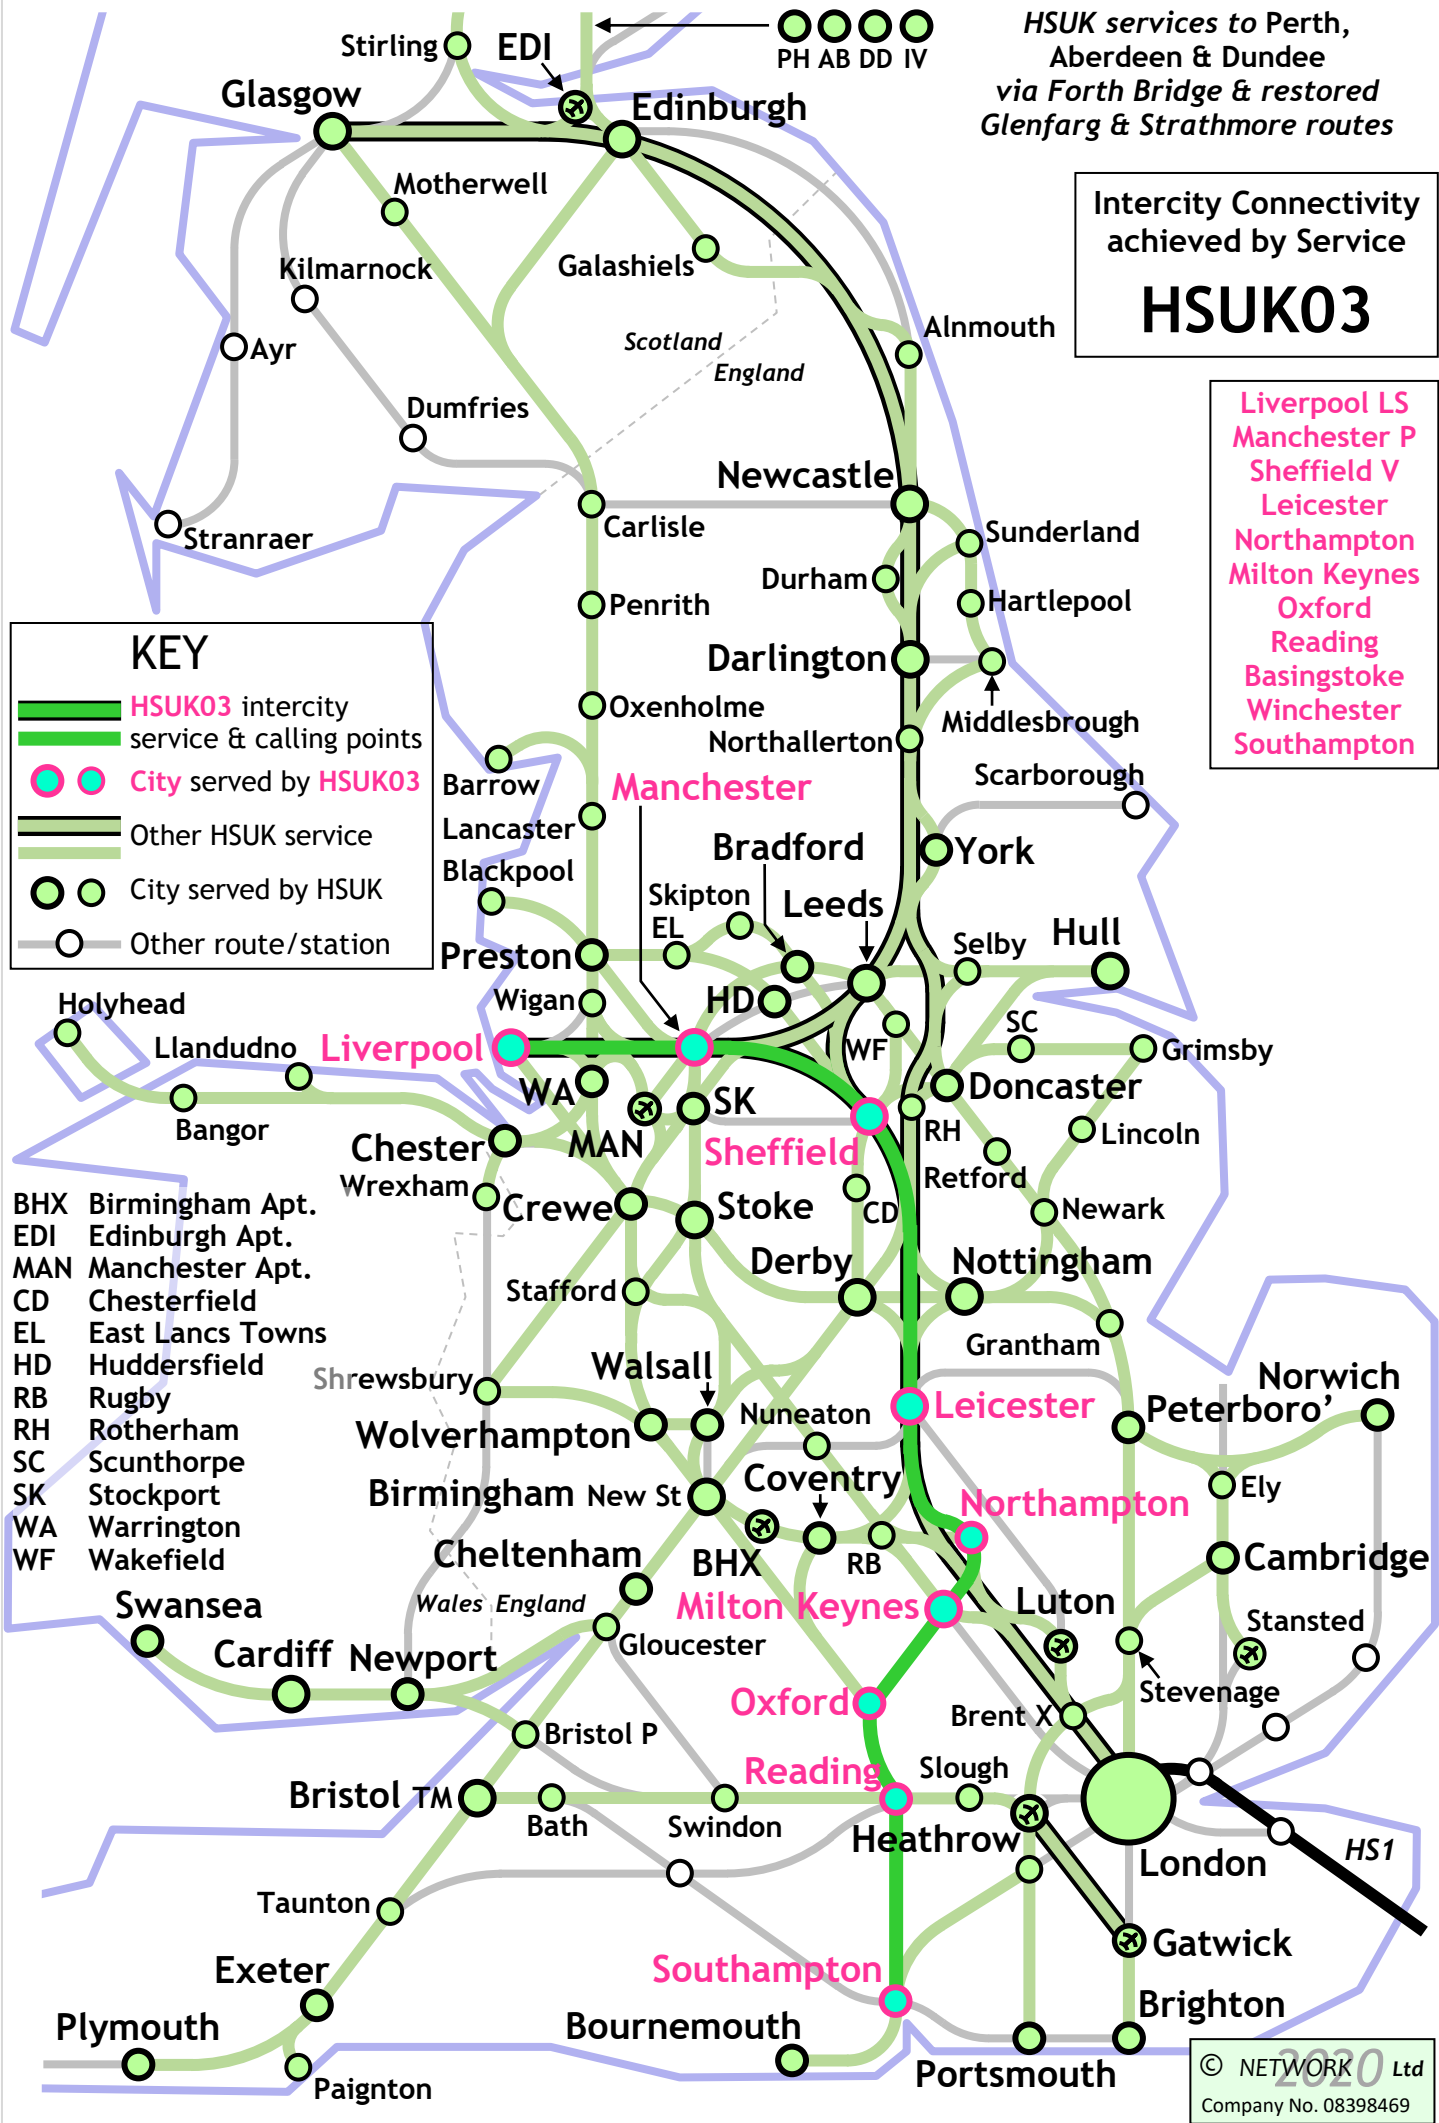

**KEY**

- █ HSUK01 intercity service & calling points
- City served by HSUK01
- █ Other HSUK service
- City served by HSUK
- Other route/station

- BHX Birmingham Apt.
- EDI Edinburgh Apt.
- MAN Manchester Apt.
- CD Chesterfield
- EL East Lancs Towns
- HD Huddersfield
- RB Rugby
- RH Rotherham
- SC Scunthorpe
- SK Stockport
- WA Warrington
- WF Wakefield

**KEY**

- █ HSUK02 intercity service & calling points
- City served by HSUK02
- █ Other HSUK service
- City served by HSUK
- Other route/station

- BHX Birmingham Apt.
- EDI Edinburgh Apt.
- MAN Manchester Apt.
- CD Chesterfield
- EL East Lancs Towns
- HD Huddersfield
- RB Rugby
- RH Rotherham
- SC Scunthorpe
- SK Stockport
- WA Warrington
- WF Wakefield

HSUK services to Perth, Aberdeen & Dundee via Forth Bridge & restored Glenfarg & Strathmore routes

Intercity Connectivity achieved by Service  
**HSUK03**

- Liverpool LS
- Manchester P
- Sheffield V
- Leicester
- Northampton
- Milton Keynes
- Oxford
- Reading
- Basingstoke
- Winchester
- Southampton

**KEY**

- HSUK03 intercity service & calling points
- City served by HSUK03
- Other HSUK service
- City served by HSUK
- Other route/station

- BHX Birmingham Apt.
- EDI Edinburgh Apt.
- MAN Manchester Apt.
- CD Chesterfield
- EL East Lancs Towns
- HD Huddersfield
- RB Rugby
- RH Rotherham
- SC Scunthorpe
- SK Stockport
- WA Warrington
- WF Wakefield