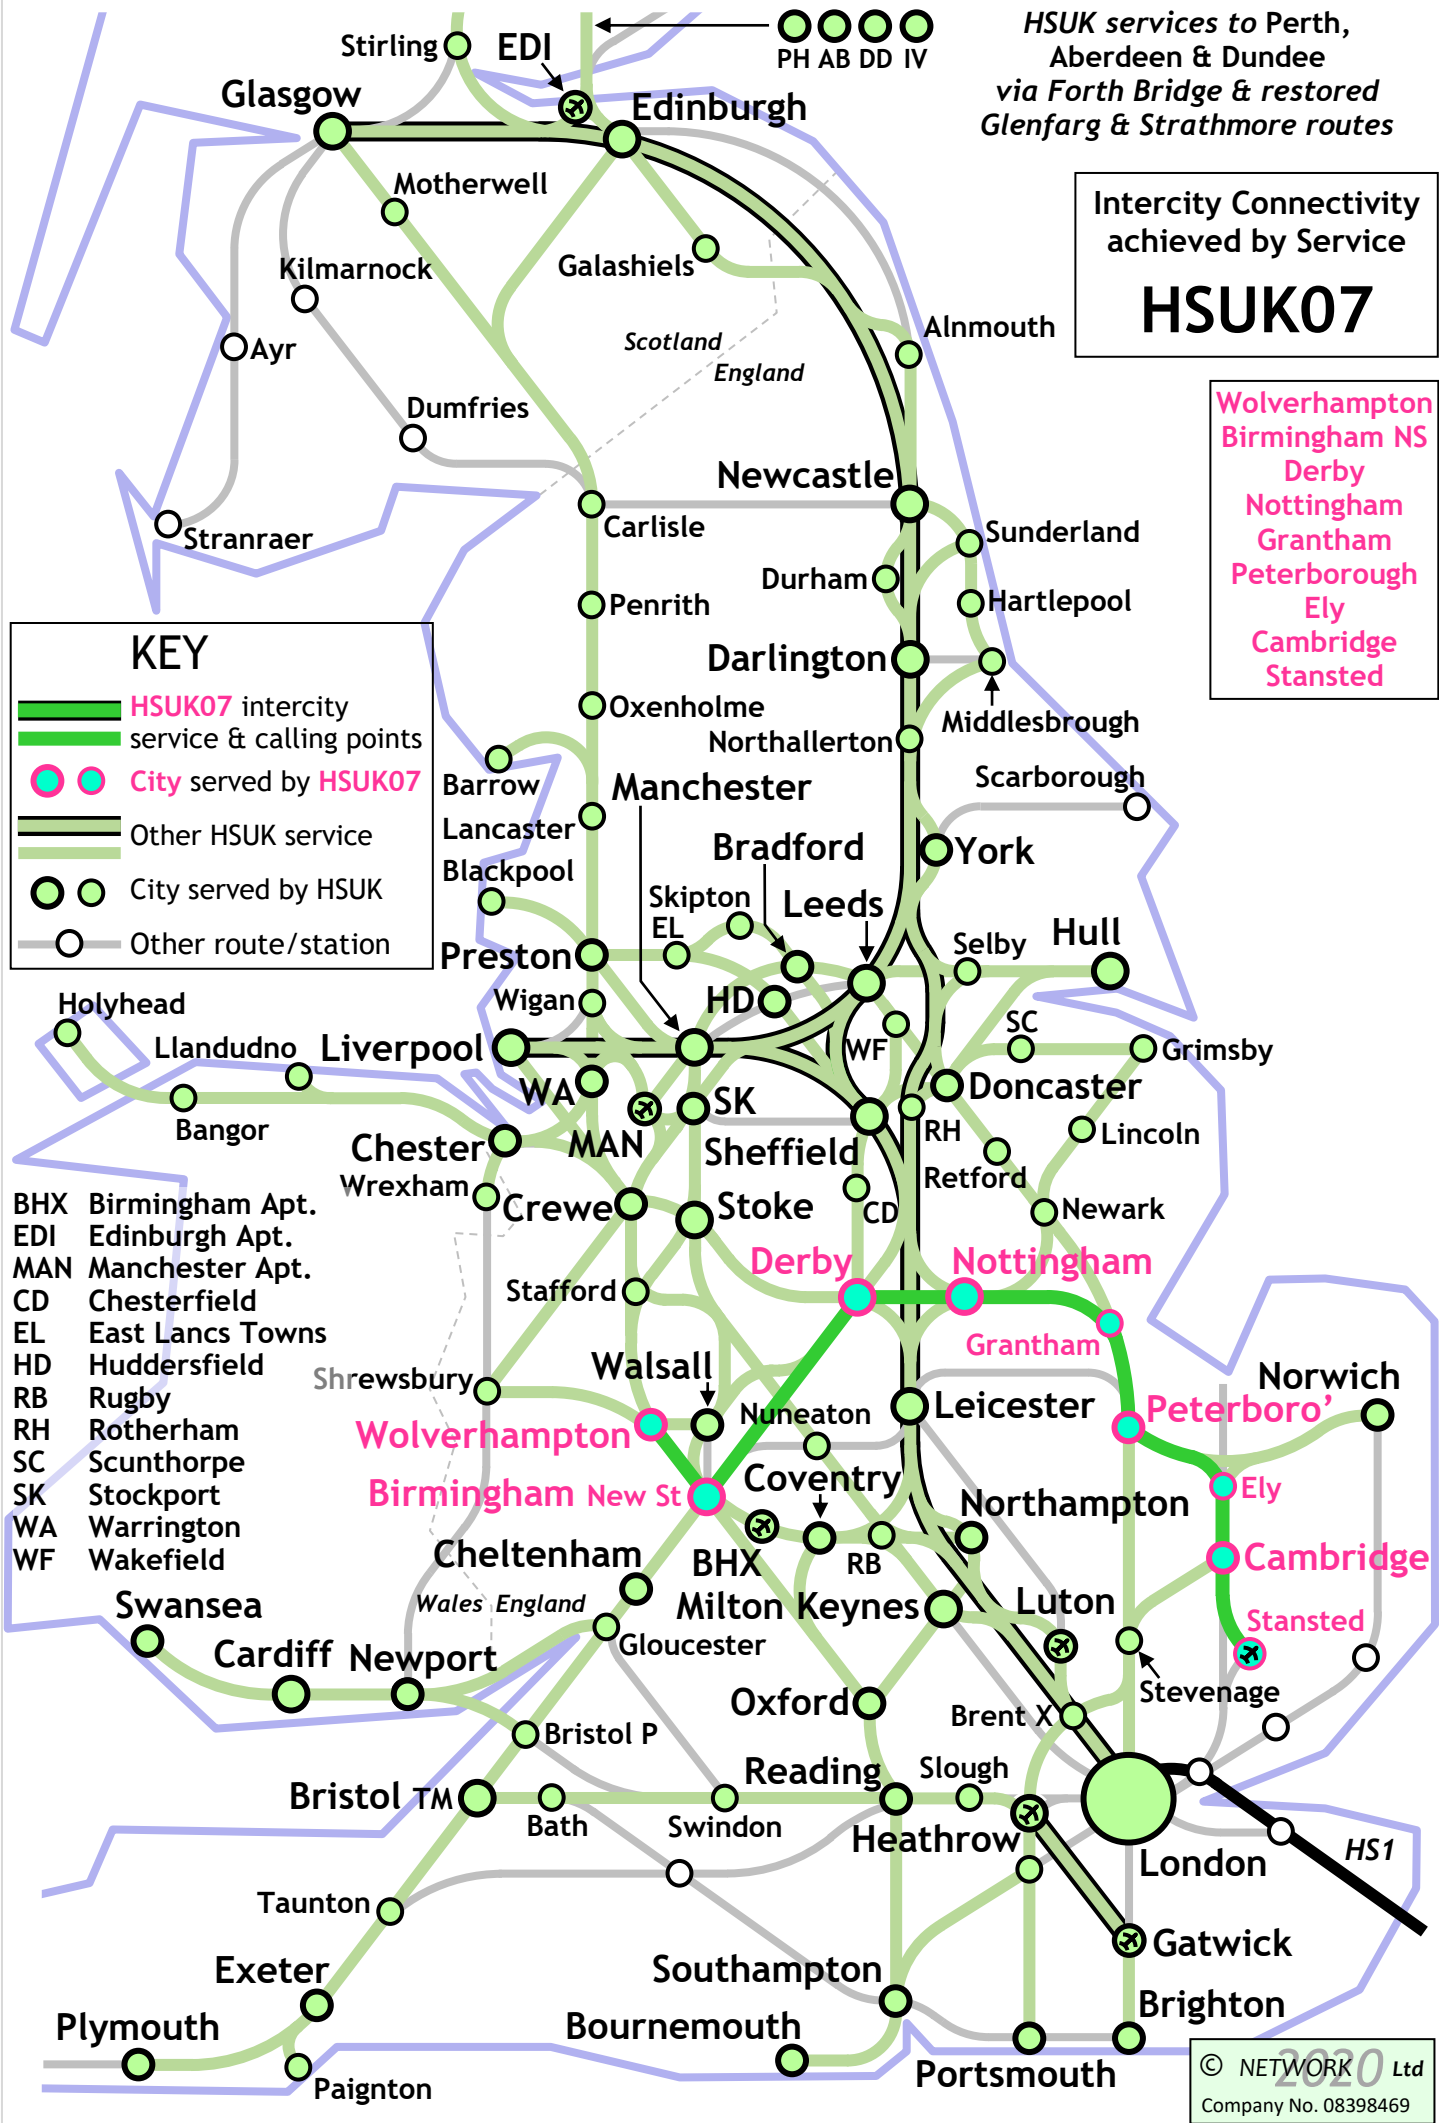

HSUK services to Perth, Aberdeen & Dundee via Forth Bridge & restored Glenfarg & Strathmore routes

Intercity Connectivity achieved by Service
HSUK07

Wolverhampton
Birmingham NS
Derby
Nottingham
Grantham
Peterborough
Ely
Cambridge
Stansted

KEY

- HSUK07 intercity service & calling points
- City served by HSUK07
- Other HSUK service
- City served by HSUK
- Other route/station

- BHX Birmingham Apt.
- EDI Edinburgh Apt.
- MAN Manchester Apt.
- CD Chesterfield
- EL East Lancs Towns
- HD Huddersfield
- RB Rugby
- RH Rotherham
- SC Scunthorpe
- SK Stockport
- WA Warrington
- WF Wakefield