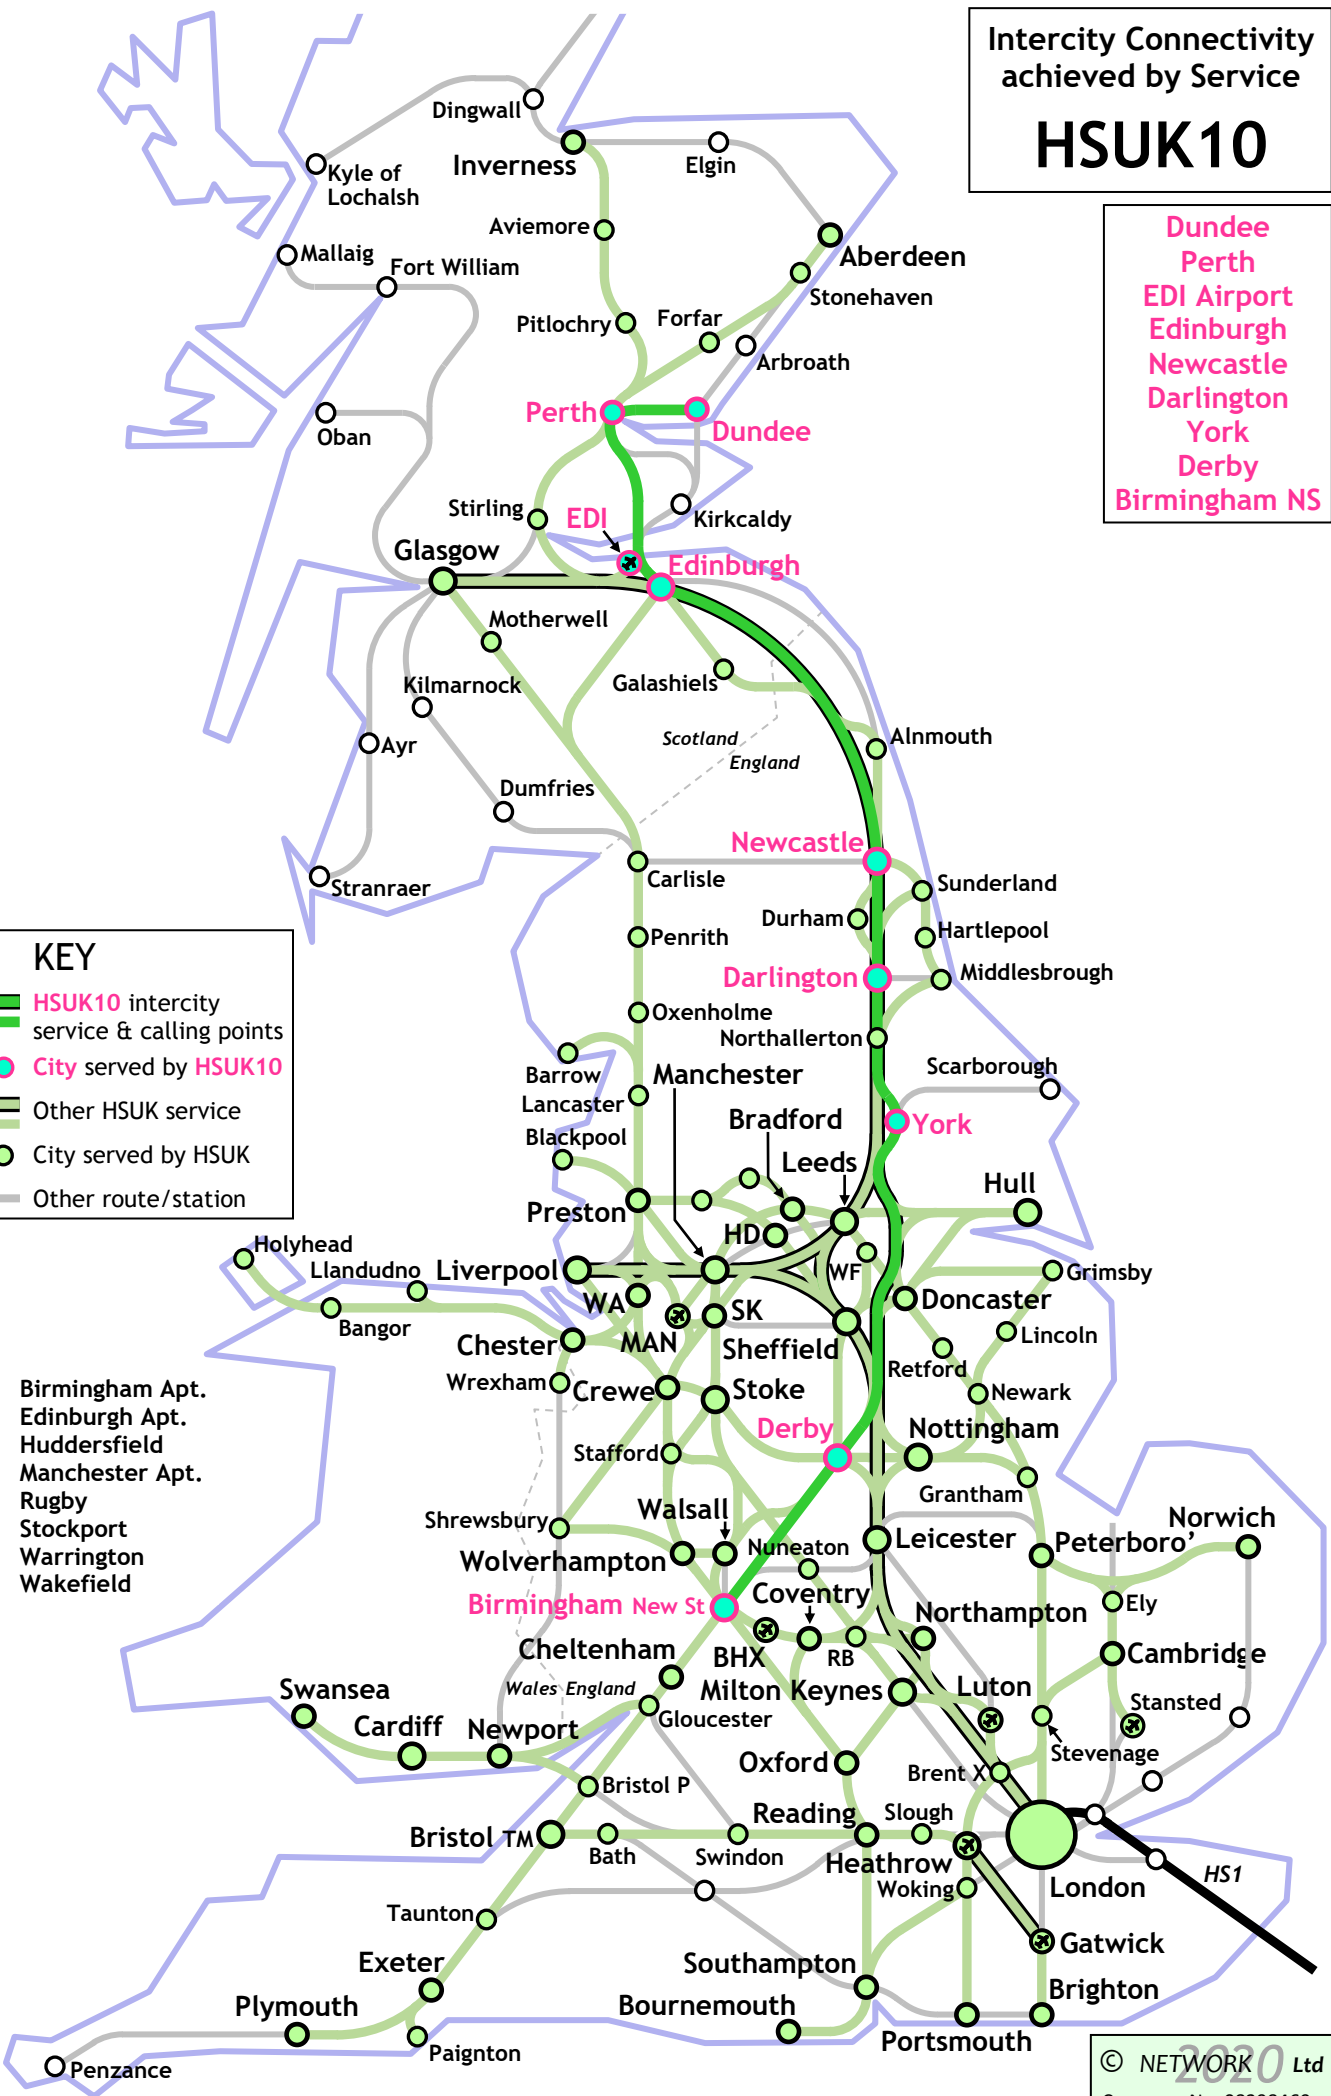

**Intercity Connectivity
achieved by Service**

HSUK10

- Dundee
- Perth
- EDI Airport
- Edinburgh
- Newcastle
- Darlington
- York
- Derby
- Birmingham NS

KEY

- HSUK10 intercity service & calling points
- City served by HSUK10
- Other HSUK service
- City served by HSUK
- Other route/station

- BHX Birmingham Apt.
- EDI Edinburgh Apt.
- HD Huddersfield
- MAN Manchester Apt.
- RB Rugby
- SK Stockport
- WA Warrington
- WF Wakefield